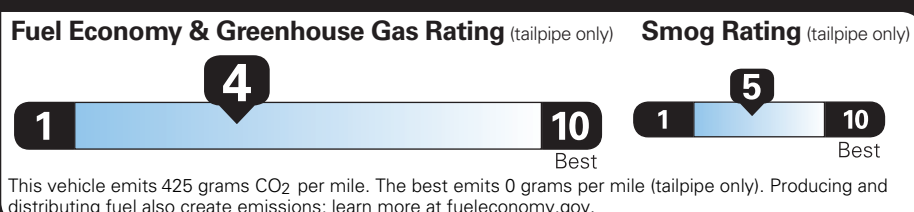

STX 2.7L DISCOUNT - 1,000.00

TOTAL SAVINGS - 4,000.00

EPA DOT Fuel Economy and Environment

Gasoline Vehicle

You spend \$3,250 more in fuel costs over 5 years compared to the average new vehicle.

Annual fuel cost \$2,350