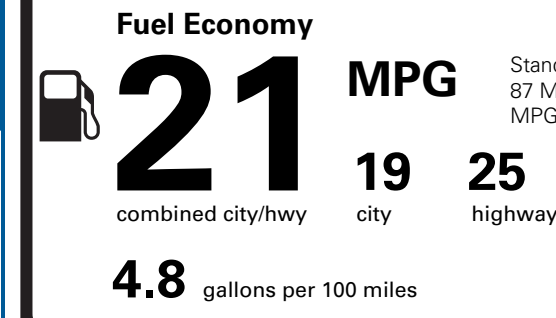

570.00

NO CHARGE

PRICE INFORMATION

BASE PRICE \$47,190.00
TOTAL OPTIONS/OTHER 2,275.00

TOTAL VEHICLE & OPTIONS/OTHER 49,465.00
DESTINATION & DELIVERY 2,795.00

TOTAL BEFORE DISCOUNTS 52,260.00

STX MID DISCOUNT - 3,000.00

STX 2.7L DISCOUNT - 1,000.00

TOTAL SAVINGS - 4,000.00

EPA DOT Fuel Economy and Environment

Gasoline Vehicle

You spend \$3,250 more in fuel costs over 5 years compared to the average new vehicle.

Annual fuel cost \$2,350