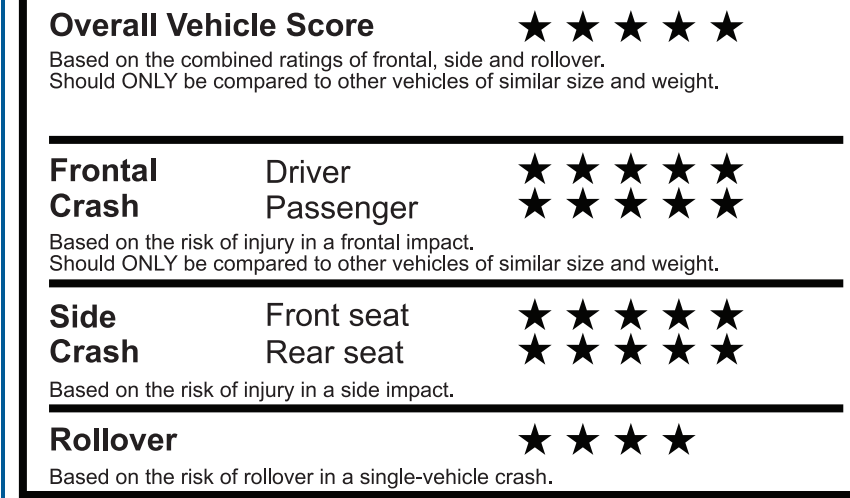

GOVERNMENT 5-STAR SAFETY RATINGS

Star ratings range from 1 to 5 stars (★★★★★), with 5 being the highest. Source: National Highway Traffic Safety Administration (NHTSA). www.safercar.gov or 1-888-327-4236