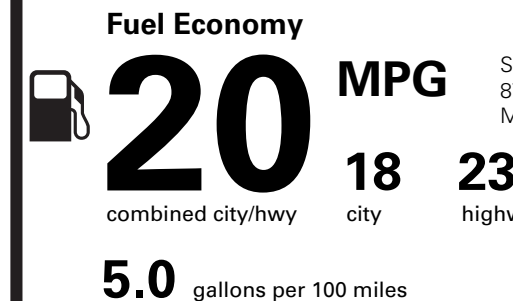

Fuel Economy and Environment

Gasoline Vehicle

Standard Pickup Trucks range from 12 to 87 MPG. The best vehicle rates 146 MPGe.

You spend $4,000

more in fuel costs over 5 years compared to the average new vehicle.

Annual fuel cost $2,500