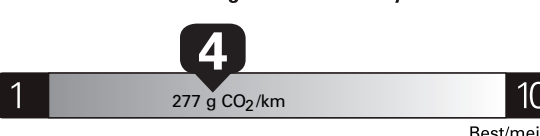

Carbon Dioxide Rating / Indice de dioxyde de carbone

Tailpipe emissions only / Émissions du tuyau d'échappement seulement