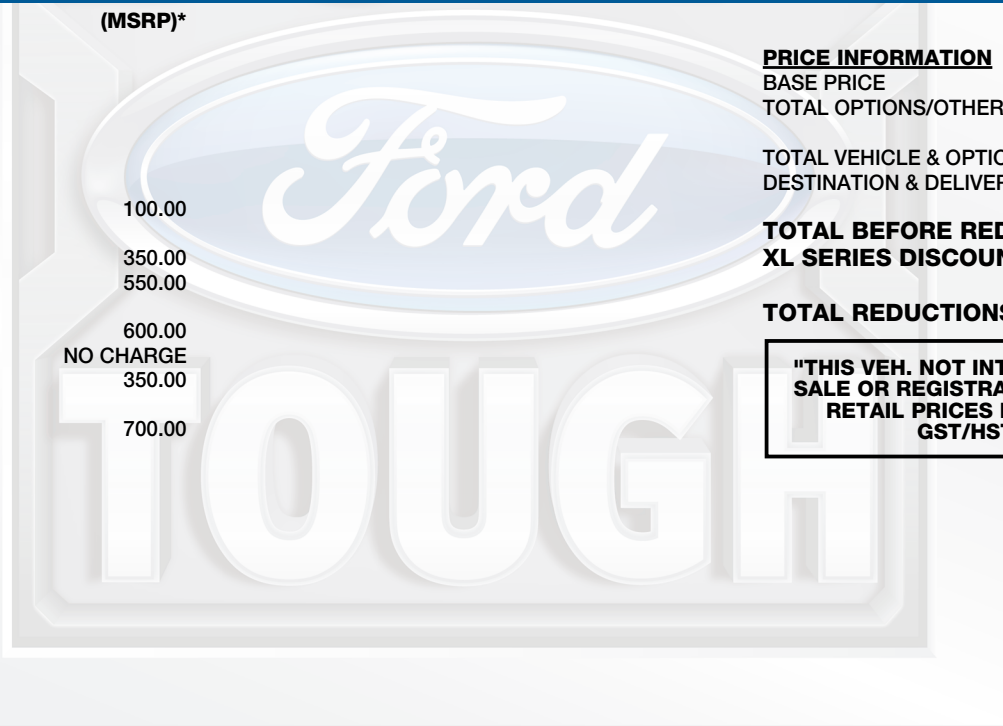

INTERIOR

- 4" CLUSTER DISPLAY
- 12" CENTRE DISPLAY
- A/C-MANUAL SINGLE ZONE
- AM/FM STEREO
- DUAL SUNVISORS
- FLOOR COVER-BLACK VINYL
- ILLUMINATED ENTRY
- OVERHEAD CONSOLE
- POWER DOOR LOCKS & WINDOWS
- REARVIEW MIRROR-DAY/NIGHT
- STEERING COLUMN-MANUAL T/T

FUNCTIONAL

- 5G MODEM
- BLIS W/CROSS TRAFFIC ALERT
- CRUISE CONTROL
- CURVE CONTROL
- FORD APP
- HILL START ASSIST
- LANE-KEEPING SYSTEM
- PARKING SENSORS - REAR
- POST-COLLISION BRAKING
- PRE-COLLISION ASSIST W/AEB
- REAR VIEW CAMERA
- SYNC4 WITH APPLINK

SAFETY/SECURITY

- ADVANCETRAC™W/ ROLL STABILITY CONTROL
- AIRBAGS - SAFETY CANOPY®
- AIRBAGS-DRIVER/PASSENGER
- CENTRE HIGH MOUNT STOPLAMP
- DAYTIME RUNNING LIGHTS
- PERIMETER ALARM
- SECURE PKG 1 YR INCLUDED
- SECURILOCK® ANTI-THEFT SYS
- SOS POST CRASH ALERT SYST
- TIRE PRESSURE MONITOR SYS

WARRANTY

- 3YR/60,000KM BASIC
- 5YR/100,000KM POWERTRAIN
- ROADSIDE ASSISTANCE 24 HRS

INCLUDED ON THIS VEHICLE

EQUIPMENT GROUP 101A

•XL SERIES

OPTIONAL EQUIPMENT/OTHER

- 2026 MODEL YEAR
- FEDERAL EXCISE TAX 100.00
- .17" SILVER STEEL WHEELS
- LT265/70R17C BSW ALL-TERRAIN 350.00
- 3.55 ELECTRONIC LOCKING AXLE 550.00
- 6650# GVWR PACKAGE
- BLACK PLATFORM RUNNING BRDS 600.00
- 50 STATE EMISSIONS NO CHARGE
- TRAILER BRAKE CONTROLLER 350.00
- CONN PKG: 1YR INCL W/FORD APP
- BEDLINER TOUH BED SPRAY-IN 700.00

(MSRP)*

PRICE INFORMATION

BASE PRICE	$64,905.00
TOTAL OPTIONS/OTHER	2,650.00
TOTAL VEHICLE & OPTIONS/OTHER	67,555.00
DESTINATION & DELIVERY	2,695.00

TOTAL BEFORE REDUCTIONS 70,250.00
XL SERIES DISCOUNT - 1,750.00

TOTAL REDUCTIONS - 1,750.00

"THIS VEH. NOT INTENDED FOR SALE OR REGISTRATION IN US" RETAIL PRICES EXCLUDE GST/HST

(MSRP)*

SOLD TO/VENDU A Bayfield Ford Lincoln 379 Bayfield Street Barrie ON CAN L4M 3C5	A80 320	RAMP ONE/ TERMINAL UN CM6B	DEALER NO./CONCESSIONNAIRE A80 320
SHIP TO (IF OTHER THAN SOLD TO) / EXPEDIER A (SI AUTRE QUE L'ACHETEUR) Bayfield Ford Lincoln 379 Bayfield Street Barrie ON CAN L4M 3C5	A80 320	RAMP TWO/ TERMINAL DEUX	FINAL ASSEMBLY PLANT/ USINE DE MONTAGE KANSAS CITY
SHIP THROUGH/EXPEDIER VIA GFX KC 8250 NE UNGD P163 KANSAS CITY MO		METHOD OF TRANSP / MODE DE TRANSPORT CONVOY	ITEM #: A8-B920 O/T 2 TE052 N RE 2X 645 000442 05 05 26

TOTAL MSRP $68,500.00

* MANUFACTURER'S SUGGESTED RETAIL PRICE = MSRP

* NOTE: THIS PRICE HAS BEEN DEVELOPED AS A GUIDE. DEALERS MAY SELL FOR LESS AND ARE NOT UNDER ANY OBLIGATION TO ACCEPT THIS SUGGESTED RETAIL PRICE.

Gasoline Vehicle
Véhicule à essence