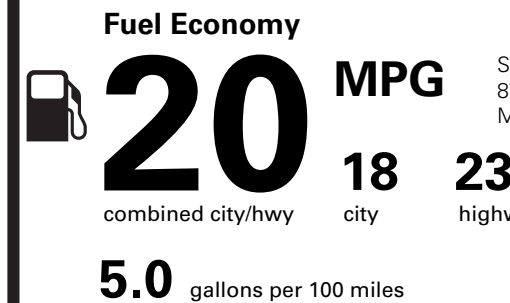

Fuel Economy and Environment

Gasoline Vehicle

Standard Pickup Trucks range from 12 to 87 MPG. The best vehicle rates 146 MPGe.

You spend $4,000

more in fuel costs over 5 years compared to the average new vehicle.

Annual fuel cost $2,500