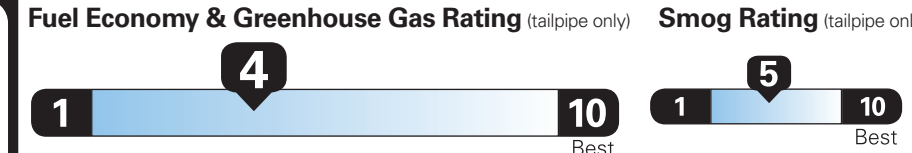

This vehicle emits 444 grams CO2 per mile. The best emits 0 grams per mile (tailpipe only). Producing and distributing fuel also create emissions; learn more at fueleconomy.gov.

Actual results will vary for many reasons, including driving conditions and how you drive and maintain your vehicle. The average new vehicle gets 29 MPG and costs $8,500 to fuel over 5 years. Cost estimates are based on 15,000 miles per year at $3.30 per gallon. MPGe is miles per gasoline gallon equivalent. Vehicle emissions are a significant cause of climate change and smog.

fueleconomy.gov

Calculate personalized estimates and compare vehicles

GOVERNMENT 5-STAR SAFETY RATINGS

Overall Vehicle Score ★★★★★ Based on the combined ratings of frontal, side and rollover. Should ONLY be compared to other vehicles of similar size and weight.

Frontal Crash Driver Passenger ★★★★★

Based on the risk of injury in a frontal impact. Should ONLY be compared to other vehicles of similar size and weight.

Side Crash Front seat Rear seat ★★★★★

Based on the risk of injury in a side impact.

Rollover ★★★★★

Based on the risk of rollover in a single-vehicle crash.

Star ratings range from 1 to 5 stars (★★★★★), with 5 being the highest. Source: National Highway Traffic Safety Administration (NHTSA). www.safercar.gov or 1-888-327-4236