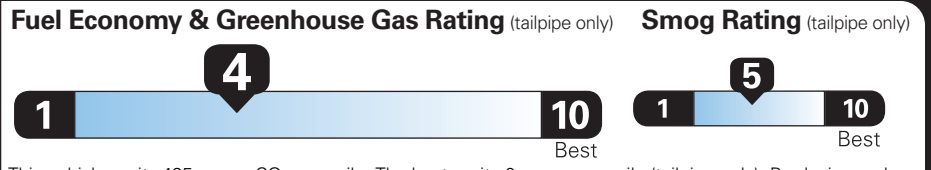

EPA DOT Fuel Economy and Environment

Gasoline Vehicle

Fuel Economy 21 MPG combined city/hwy, 19 city, 25 highway. 4.8 gallons per 100 miles.

Standard Pickup Trucks range from 12 to 87 MPG. The best vehicle rates 146 MPGe.

You spend \$3,250 more in fuel costs over 5 years compared to the average new vehicle.

Annual fuel cost \$2,350

Actual results will vary for many reasons, including driving conditions and how you drive and maintain your vehicle. The average new vehicle gets 29 MPG and costs \$8,500 to fuel over 5 years. Cost estimates are based on 15,000 miles per year at \$3.30 per gallon. MPGe is miles per gasoline gallon equivalent. Vehicle emissions are a significant cause of climate change and smog.