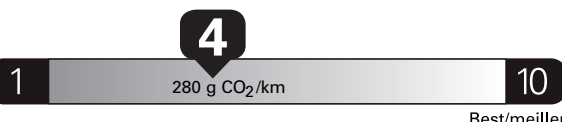

Carbon Dioxide Rating / Indice de dioxyde de carbone