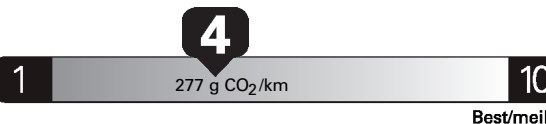

(MSRP)*

5,900.00

PRICE INFORMATION

BASE PRICE $46,719.00
TOTAL OPTIONS/OTHER 9,300.00
TOTAL VEHICLE & OPTIONS/OTHER DESTINATION & DELIVERY 56,019.00
1,950.00

(MSRP)*

"THIS VEH. NOT INTENDED FOR SALE OR REGISTRATION IN US" RETAIL PRICES EXCLUDE GST/HST

RAMP ONE/TERMINAL UN

CM6B

RAMP TWO/TERMINAL DEUX

FINAL ASSEMBLY PLANT/USINE DE MONTAGE

KANSAS CITY

METHOD OF TRANSP./MODE DE TRANSPORT

CONVOY

ITEM #: B1-E913 O/T 2

LH122 N RE 2X 020 000212 08 12 20

TOTAL MSRP $57,969.00

* MANUFACTURER'S SUGGESTED RETAIL PRICE = MSRP

* NOTE: THIS PRICE HAS BEEN DEVELOPED AS A GUIDE. DEALERS MAY SELL FOR LESS AND ARE NOT UNDER ANY OBLIGATION TO ACCEPT THIS SUGGESTED RETAIL PRICE.

Gasoline Vehicle
Véhicule à essence

Fuel Consumption / Consommation de carburant

11.8 L/100 km
combined/combinée
13.1 city ville
10.2 highway route
24 mi/gal

Annual fuel COST
for an annual distance of 20,000 km, and an average fuel price of $1.30 per litre

$ 3 068

Coût annuel en carburant
pour une distance annuelle de 20 000 km, et un prix moyen du carburant de 1,30 $ par litre

Standard pickup trucks range from /
Les camionnettes ordinaires font entre
9.5 - 16.3 L_e/100 km

L_e is gasoline litre equivalent
L_e signifie litre équivalent d'essence

Carbon Dioxide Rating / Indice de dioxyde de carbone