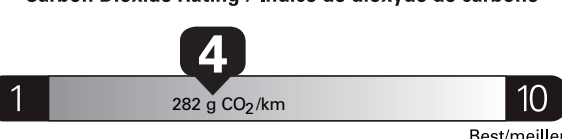

Carbon Dioxide Rating / Indice de dioxyde de carbone