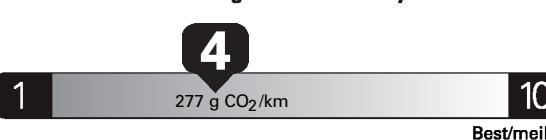

Carbon Dioxide Rating / Indice de dioxyde de carbone

Tailpipe emissions only / Émissions du tuyau d'échappement seulement