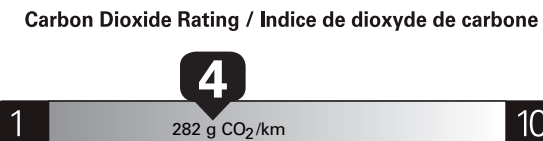

Annual fuel COST for an annual distance of 20,000 km, and an average fuel price of $1.00 per litre

$ 2 400

Coût annuel en carburant pour une distance annuelle de 20 000 km, et un prix moyen du carburant de 1,00 $ par litre

Standard pickup trucks range from / Les camionnettes ordinaires font entre 8.8 - 19.8 L_e/100 km