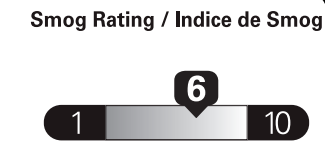

Annual fuel COST for an annual distance of 20,000 km, and an average fuel price of $1.00 per litre

$ 2 400

Coût annuel en carburant pour une distance annuelle de 20 000 km, et un prix moyen du carburant de 1,00 $ par litre

Standard pickup trucks range from / Les camionnettes ordinaires font entre 8.8 - 19.8 L_e/100 km