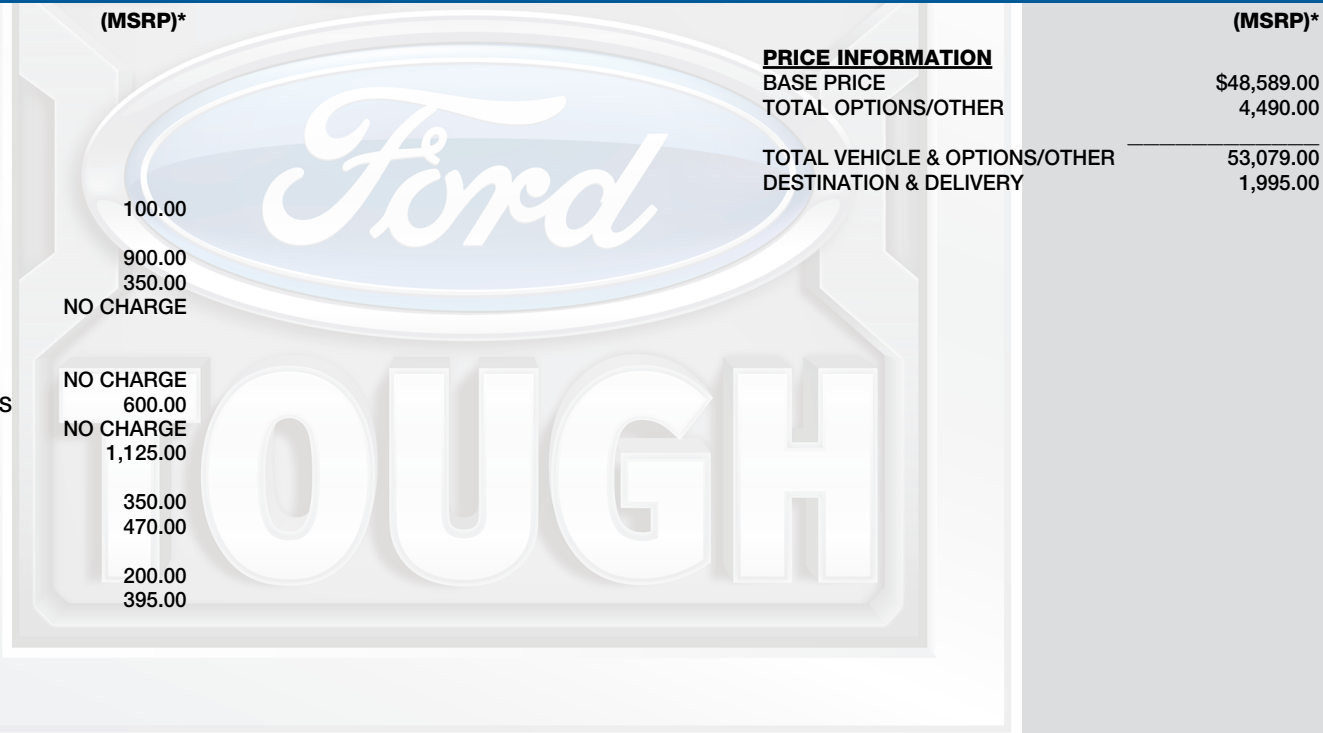

SAFETY/SECURITY

- AIR BAGS, SIDE
- AIRBAGS, DRIVER & PASS
- PERIMETER ALARM
- ROLL STABILITY CONTROL
- SAFETY BELTS, ADJUSTABLE
- SOS POST CRASH ALERT SYST
- STOP LAMP, HIGH MOUNT CTR
- TIRE PRESSURE MONITOR SYS

WARRANTY

- 3 YR/60,000 KM BASIC
- 5YEAR/100,000 KM POWERTRAIN
- ROADSIDE ASSISTANCE 24 HRS

INCLUDED ON THIS VEHICLE

EQUIPMENT GROUP 300A

•XLT SERIES

OPTIONAL EQUIPMENT/OTHER

- 2021 MODEL YEAR
- FEDERAL EXCISE TAX 100.00
- .17" SILVER PAINTED ALUMINUM
- 2.7L ECOBOOST ENGINE 900.00
- LT265/70R 17C BSW ALL-TERRAIN 350.00
- 3.55 RATIO REGULAR AXLE NO CHARGE
- 6600# GVWR PACKAGE
- LT TIRE CAPABILITY PACKAGE
- BLACK VINYL FLOOR COVERING NO CHARGE
- BLACK PLATFORM RUNNING BOARDS 600.00
- 50 STATE EMISSIONS NO CHARGE
- TRAILER TOW PACKAGE 1,125.00
- INTEGRATED TRLR BRAKE CNTRL
- REMOTE START SYSTEM 350.00
- TAILGATE STEP 470.00
- 136 LITRE/ 36 GALLON FUEL TANK
- WHEEL WELL LINER 200.00
- BED LINER DROP-IN *ACCY 395.00

(MSRP)*

100.00

900.00

350.00

NO CHARGE

NO CHARGE

600.00

NO CHARGE

1,125.00

350.00

470.00

200.00

395.00

PRICE INFORMATION

BASE PRICE	$48,589.00
TOTAL OPTIONS/OTHER	4,490.00
TOTAL VEHICLE & OPTIONS/OTHER	53,079.00
DESTINATION & DELIVERY	1,995.00

(MSRP)*

Gasoline Vehicle
Véhicule à essence