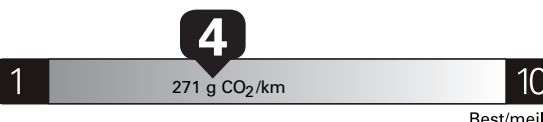

Carbon Dioxide Rating / Indice de dioxyde de carbone

Tailpipe emissions only / Émissions du tuyau d'échappement seulement