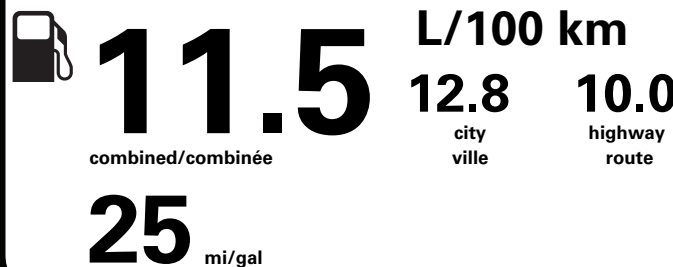

Fuel Consumption / Consommation de carburant

Annual fuel COST
for an annual distance of 20,000 km, and an average fuel price of $1.25 per litre

$ 2 875

Coût annuel en carburant

pour une distance annuelle de 20 000 km, et un prix moyen du carburant de 1,25 $ par litre

Standard pickup trucks range from /
Les camionnettes ordinaires font entre
8.9 - 16.3 L_e/100 km

L_e is gasoline litre equivalent
L_e signifie litre équivalent d'essence

Carbon Dioxide Rating / Indice de dioxyde de carbone

Tailpipe emissions only / Émissions du tuyau d'échappement seulement

Smog Rating / Indice de Smog

Estimates are based on Government of Canada approved criteria and testing methods. Vehicle's actual fuel consumption will vary.

Estimations établies selon des méthodes d'essai et des critères approuvés par le gouvernement du Canada. La consommation de carburant réelle du véhicule variera.

For more information visit

vehicles.nrcan.gc.ca

Pour plus d'information visitez

vehicules.nrcan.gc.ca

U.S. GOVERNMENT SAFETY RATINGS
COTES DE SÉCURITÉ DU GOUVERNEMENT AMÉRICAIN

Overall Vehicle Score / Cote globale du véhicule	★★★★★
Frontal Crash / Collision frontale	★★★★★
Side Crash / Collision latérale	★★★★★
Rollover / Capotage	★★★★

Star ratings range from 1 to 5 stars (*****), with 5 being the highest.
Les cotes varient de 1 à 5 étoiles (*****), 5 étant la cote la plus élevée.

Source: U.S. National Highway Traffic Safety Administration
For more information / Pour de plus amples renseignements
www.safercar.gov

1FTEW1EP6MKF04045

FordPass Connect™

Download the FordPass™ app* and you can:

- Access Vehicle Control Features
- Remotely start, lock and unlock your vehicle.
- Locate your vehicle and check approximate fuel range.
- Receive vehicle health alerts.

Activate 4G LTE Wi-Fi Hotspot

- New vehicles include a 3-month or 3GB data (whichever comes first) Wi-Fi trial.
- Connect up to ten Wi-Fi-equipped devices.

The FordPass Connect™ modem is active and sending vehicle data (e.g., diagnostics) to Ford. See in-vehicle Settings for connectivity options.

Scan code not operational at this time

FOR PLANT USE ONLY

Insist on Ford Protect! The only extended service plan fully backed by Ford and honored at every Ford dealership in the US and Canada. See your Ford dealer for additional details, or visit www.ford.ca for more information.

Personalize your vehicle with Ford Custom Accessories. Genuine Ford Accessories are engineered for your vehicle and can be included under the Ford New Vehicle Limited Warranty. Certain conditions, limitations and exclusions apply. See your Dealer for details.