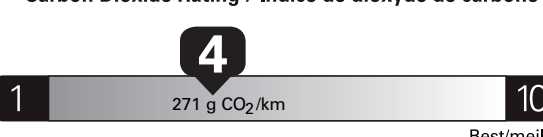

Carbon Dioxide Rating / Indice de dioxyde de carbone

Tailpipe emissions only / Émissions du tuyau d'échappement seulement