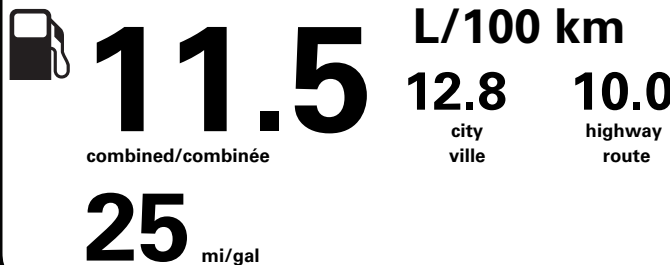

SAFETY/SECURITY

- ADVANCED SECURITY PACK
- AIR BAGS, SIDE
- AIRBAGS, DRIVER & PASS
- ROLL STABILITY CONTROL
- SAFETY BELTS, ADJUSTABLE
- SOS POST CRASH ALERT SYST
- STOP LAMP, HIGH MOUNT CTR
- TIRE PRESSURE MONITOR SYS

WARRANTY

- 3 YR/60,000 KM BASIC
- 5 YEAR/100,000 KM POWERTRAIN
- ROADSIDE ASSISTANCE 24 HRS

INCLUDED ON THIS VEHICLE

EQUIPMENT GROUP 502A

- LARIAT SERIES
- CNCTD BUILT-IN NAV(3-YR INCL)

OPTIONAL EQUIPMENT/OTHER

- 2021 MODEL YEAR
- FEDERAL EXCISE TAX
- .FORD CO-PILOT360 ASSIST 2.0
- 3.55 RATIO REGULAR AXLE
- 6600# GVWR PACKAGE
- 50 STATE EMISSIONS
- INTERIOR WORK SURFACE
- TRAILER TOW PACKAGE
- POWER TAILGATE
- .TAILGATE STEP
- 136 LITRE/ 36 GALLON FUEL TANK
- LARIAT CHROME APPEARANCE PKG
- .275/65R18 OWL ALL-TERRAIN
- .6" CHROME RUNNING BOARD
- .18" CHROME-LIKE PVD WHEELS
- LEATHER BUCKET SEATS W/CONSOLE

(MSRP)*

4,245.00

100.00

NO CHARGE

NO CHARGE

400.00

NO CHARGE

800.00

NO CHARGE

NO CHARGE

PRICE INFORMATION

BASE PRICE	$62,495.00
TOTAL OPTIONS/OTHER	5,545.00
TOTAL VEHICLE & OPTIONS/OTHER	68,040.00
DESTINATION & DELIVERY	1,995.00

(MSRP)*

62,495.00

5,545.00

68,040.00

1,995.00

Gasoline Vehicle
Véhicule à essence

Fuel Consumption / Consommation de carburant

Annual fuel **COST**
for an annual distance of 20,000 km, and an average fuel price of $1.25 per litre

$ 2 875

Coût annuel en carburant

pour une distance annuelle de 20 000 km, et un prix moyen du carburant de 1,25 $ par litre

Standard pickup trucks range from /
Les camionnettes ordinaires font entre
8.9 - 16.3 L_e/100 km

L_e is gasoline litre equivalent
L_e signifie litre équivalent d'essence