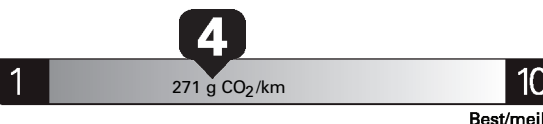

Carbon Dioxide Rating / Indice de dioxyde de carbone

Tailpipe emissions only / Émissions du tuyau d'échappement seulement