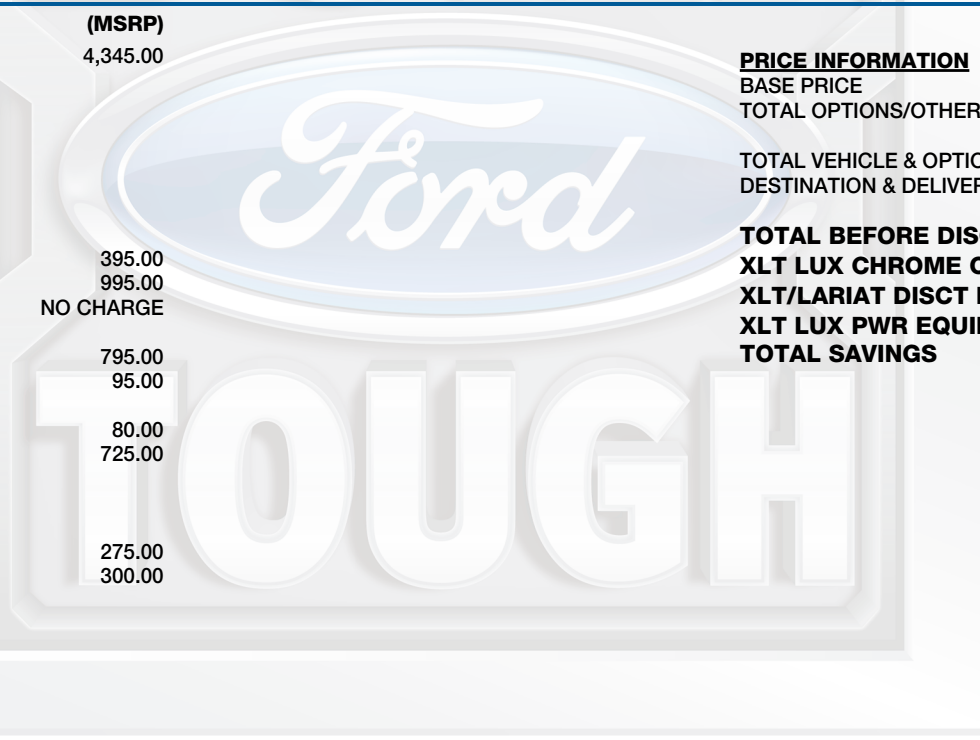

INCLUDED ON THIS VEHICLE

EQUIPMENT GROUP 302A

- XLT SERIES
- REAR-WINDOW DEFROSTER
- SIRIUS XM RADIO
- REMOTE START SYSTEM

(MSRP)

4,345.00

OPTIONAL EQUIPMENT/OTHER

- 2019 MODEL YEAR
- RUBY RED METALLIC TINTED CC 395.00
- 2.7L V6 ECOBOOST 995.00
- 3.55 RATIO REGULAR AXLE NO CHARGE
- 6600# GVWR PACKAGE
- VOICE-ACTIVATED NAVIGATION 795.00
- CLASS IV TRAILER HITCH 95.00
- MIRROR MAN FOLD W/POWER GLASS BOXLINK 80.00
- XLT POWER EQUIPMENT GROUP PKG 725.00
- .POWER-SLIDING REAR WINDOW
- .LED BOX LIGHTING
- .110V/400W OUTLET
- REVERSE SENSING SYSTEM 275.00
- XLT SPORT APPEARANCE PACKAGE .275/65R 18 OWL (A/S A/T) 300.00
- .18" SIX-SPOKE MACH-ALUM WHEEL

PRICE INFORMATION

BASE PRICE $42,915.00 TOTAL OPTIONS/OTHER 8,005.00

TOTAL VEHICLE & OPTIONS/OTHER DESTINATION & DELIVERY 50,920.00 1,595.00

TOTAL BEFORE DISCOUNTS 52,515.00

XLT LUX CHROME OR SPRT - 1,750.00

XLT/LARIAT DISCT NAV - 500.00

XLT LUX PWR EQUIP GRP - 250.00

TOTAL SAVINGS - 2,500.00