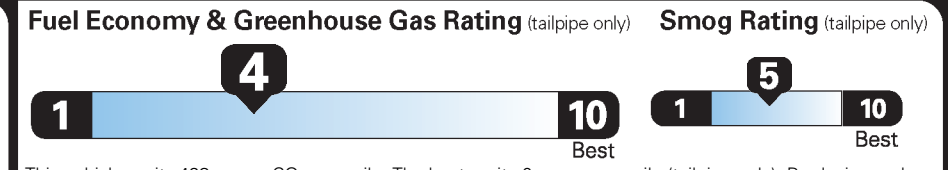

XLT/LARIAT DISCT NAV - 500.00

XLT LUX PWR EQUIP GRP - 250.00

TOTAL SAVINGS - 2,500.00

EPA DOT Fuel Economy and Environment

Gasoline Vehicle

Fuel Economy 21 MPG combined city/hwy 19 city 24 highway 4.8 gallons per 100 miles

Standard Pickup Trucks range from 12 to 25 MPG. The best vehicle rates 136 MPGe.

You spend \$2,000 more in fuel costs over 5 years compared to the average new vehicle.

Annual fuel cost \$1,800

Actual results will vary for many reasons, including driving conditions and how you drive and maintain your vehicle. The average new vehicle gets 27 MPG and costs \$7,000 to fuel over 5 years. Cost estimates are based on 15,000 miles per year at \$2.55 per gallon. MPGe is miles per gasoline gallon equivalent. Vehicle emissions are a significant cause of climate change and smog.