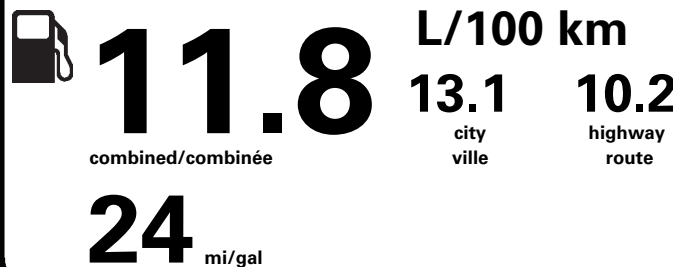

Gasoline Vehicle
Véhicule à essence

Fuel Consumption / Consommation de carburant

Annual fuel COST
for an annual distance of 20,000 km, and an average fuel price of \$0.98 per litre

\$ 2 313

Coût annuel en carburant