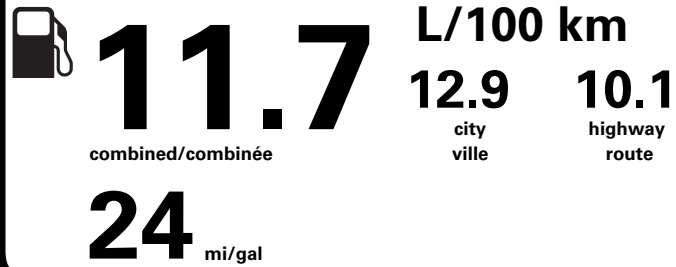

WARRANTY

- 3 YR/60,000 KM BASIC
- 5 YEAR/100,000 KM POWERTRAIN
- ROADSIDE ASSISTANCE 24 HRS

INCLUDED ON THIS VEHICLE

EQUIPMENT GROUP 502A

- LARIAT SERIES
- CNCTD BUILT-IN NAV(3-YR INCL)
- WIRELESS CHARGING PAD

OPTIONAL EQUIPMENT/OTHER

2022 MODEL YEAR	
FEDERAL EXCISE TAX	100.00
275/60R-20 BSW ALL-TERRAIN	1,000.00
3.55 ELECTRONIC LOCK RR AXLE	NO CHARGE
6600# GVWR PACKAGE	
POWER DEPLOYABLE RUNNING BDS	1,300.00
50 STATE EMISSIONS	NO CHARGE
FORD CO-PILOT360 ASSIST 2.0	NO CHARGE
TWIN PANEL MOONROOF	1,750.00
LINER-TRAY STYLE-W/CARPET MAT	250.00
TRAILER TOW PACKAGE	NO CHARGE
FX4 OFF ROAD PACKAGE	950.00
.SKID PLATES	
POWER TAILGATE	800.00
.TAILGATE STEP	
20" 6-SPOKE DARK ALLOY WHEEL	NO CHARGE
136 LITRE/ 36 GALLON FUEL TANK	
360 DEGREE CAMERA	850.00
LARIAT SPORT PACKAGE	NO CHARGE
LEATHER BUCKET SEATS W/CONSOLE	NO CHARGE
WHEEL WELL LINER	200.00
BEDLINER SPRAY-IN *ACCY	600.00

(MSRP)*

4,430.00

PRICE INFORMATION

BASE PRICE $63,480.00
TOTAL OPTIONS/OTHER 12,230.00

TOTAL VEHICLE & OPTIONS/OTHER DESTINATION & DELIVERY 75,710.00 1,995.00

TOTAL BEFORE REDUCTIONS 77,705.00

OFF ROAD DISCOUNT - 550.00

TOTAL REDUCTIONS - 550.00

(MSRP)*

Gasoline Vehicle
Véhicule à essence

Fuel Consumption / Consommation de carburant

Annual fuel **COST**
for an annual distance of 20,000 km, and an average fuel price of $1.00 per litre

$ 2 340

Coût annuel en carburant

pour une distance annuelle de 20 000 km, et un prix moyen du carburant de 1,00 $ par litre

Standard pickup trucks range from /
Les camionnettes ordinaires font entre
8.8 - 19.8 L_e/100 km

L_e is gasoline litre equivalent
L_e signifie litre équivalent d'essence

Carbon Dioxide Rating / Indice de dioxyde de carbone

Tailpipe emissions only / Émissions du tuyau d'échappement seulement

Smog Rating / Indice de Smog

Estimates are based on Government of Canada approved criteria and testing methods. Vehicle's actual fuel consumption will vary.

Estimations établies selon des méthodes d'essai et des critères approuvés par le gouvernement du Canada. La consommation de carburant réelle du véhicule variera.

For more information visit

vehicles.nrcan.gc.ca

Pour plus d'information visitez

vehicules.nrcan.gc.ca

U.S. GOVERNMENT SAFETY RATINGS
COTES DE SÉCURITÉ DU GOUVERNEMENT AMÉRICAIN

Overall Vehicle Score /
Cote globale du véhicule ★ ★ ★ ★ ★

Frontal Crash / Collision frontale
Driver / Conducteur ★ ★ ★ ★ ★
Passenger / Passager ★ ★ ★ ★ ★

Side Crash / Collision latérale
Front seat / Siège avant ★ ★ ★ ★ ★
Rear seat / Siège arrière ★ ★ ★ ★ ★

Rollover / Capotage ★ ★ ★ ★

Star ratings range from 1 to 5 stars (★★★★★), with 5 being the highest.
Les cotes varient de 1 à 5 étoiles (★★★★★), 5 étant la cote la plus élevée.

Source: U.S. National Highway Traffic Safety Administration
For more information / Pour de plus amples renseignements
www.safercar.gov

FordPass Connect™

Download the FordPass™ app* and you can:

1. **Access Vehicle Control Features**
2. Remotely start, lock and unlock your vehicle.
   - Locate your vehicle and check approximate fuel range.
   - Receive vehicle health alerts.

1. **Activate 4G LTE Wi-Fi Hotspot**
2. New vehicles include a 3-month or 3GB data (whichever comes first) Wi-Fi trial.
   - Connect up to ten Wi-Fi-equipped devices.

The FordPass Connect™ modem is active and sending vehicle data (e.g., diagnostics) to Ford. See in-vehicle Settings for connectivity options.

Scan code not operational at this time

FOR PLANT USE ONLY

RAMP ONE/ TERMINAL UN	RA62

RAMP TWO/ TERMINAL DEUX	FINAL ASSEMBLY PLANT/ USINE DE MONTAGE	DEARBORN

METHOD OF TRANSP / MODE DE TRANSPORT	ITEM #: B3-N505 O/T 1	RAIL

TOTAL MSRP $77,155.00

* MANUFACTURER'S SUGGESTED RETAIL PRICE = MSRP
* NOTE: THIS PRICE HAS BEEN DEVELOPED AS A GUIDE. DEALERS MAY SELL FOR LESS AND ARE NOT UNDER ANY OBLIGATION TO ACCEPT THIS SUGGESTED RETAIL PRICE.

SPECIAL ORDER

NB031 N RE 2X 220 000733 02 03 22

Insist on Ford Protect! The only extended service plan fully backed by Ford and honored at every Ford dealership in the US and Canada. See your Ford dealer for additional details, or visit www.ford.ca for more information.