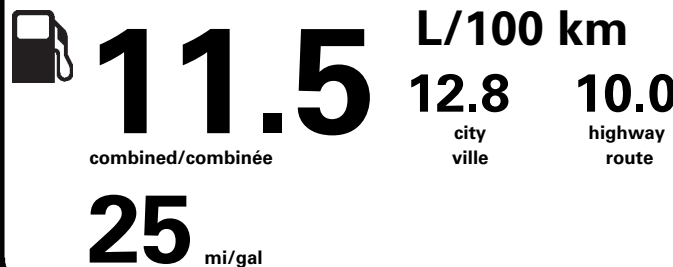

- 2021 MODEL YEAR
- FEDERAL EXCISE TAX
- .FORD CO-PILOT360 ASSIST 2.0
- 3.55 RATIO REGULAR AXLE
- 6600# GVWR PACKAGE
- 50 STATE EMISSIONS
- TRAILER TOW PACKAGE
- 136 LITRE/ 36 GALLON FUEL TANK
- LARIAT SPORT PACKAGE
- .275/65R18 OWL ALL-TERRAIN
- .18" 6-SPOKE GLOSS BLACK WHEEL
- LEATHER BUCKET SEATS W/CONSOLE

(MSRP)*

4,245.00

100.00

NO CHARGE

NO CHARGE

NO CHARGE

NO CHARGE

NO CHARGE

PRICE INFORMATION

BASE PRICE $61,845.00
TOTAL OPTIONS/OTHER 4,345.00

TOTAL VEHICLE & OPTIONS/OTHER 66,190.00
DESTINATION & DELIVERY 1,950.00

TOTAL BEFORE REDUCTIONS 68,140.00
LAR 502A W/2.7L DISCOUN - 1,500.00

TOTAL REDUCTIONS - 1,500.00

"THIS VEH. NOT INTENDED FOR SALE OR REGISTRATION IN US" RETAIL PRICES EXCLUDE GST/HST

TOTAL MSRP $66,640.00

* MANUFACTURER'S SUGGESTED RETAIL PRICE = MSRP

* NOTE: THIS PRICE HAS BEEN DEVELOPED AS A GUIDE. DEALERS MAY SELL FOR LESS AND ARE NOT UNDER ANY OBLIGATION TO ACCEPT THIS SUGGESTED RETAIL PRICE.

SOLD TO/VENDU A Mainland Ford 14530 - 104th Avenue Surrey BC CAN V3R 1L9	B70 003	RAMP ONE/ TERMINAL UN CF72	DEALER NO./CONCESSIONNAIRE B70 003
SHIP TO (IF OTHER THAN SOLD TO) / EXPEDIER A (SI AUTRE QUE L'ACHETEUR)		RAMP TWO/ TERMINAL DEUX	FINAL ASSEMBLY PLANT/ USINE DE MONTAGE KANSAS CITY
SHIP THROUGH/EXPEDIER VIA	METHOD OF TRANSP / MODE DE TRANSPORT CONVOY	ITEM #: B7-K666 O/T 1	SPECIAL ORDER

MC242 N RE 2X 120 000052 03 24 21

Gasoline Vehicle
Véhicule à essence

Fuel Consumption / Consommation de carburant

Annual fuel COST
for an annual distance of 20,000 km, and an average fuel price of $1.25 per litre

$ 2 875

Coût annuel en carburant

pour une distance annuelle de 20 000 km, et un prix moyen du carburant de 1,25 $ par litre

Standard pickup trucks range from /
Les camionnettes ordinaires font entre
8.9 - 16.3 L_e/100 km

L_e is gasoline litre equivalent
L_e signifie litre équivalent d'essence

Carbon Dioxide Rating / Indice de dioxyde de carbone

Tailpipe emissions only / Émissions du tuyau d'échappement seulement

Smog Rating / Indice de Smog

Estimates are based on Government of Canada approved criteria and testing methods. Vehicle's actual fuel consumption will vary.

Estimations établies selon des méthodes d'essai et des critères approuvés par le gouvernement du Canada. La consommation de carburant réelle du véhicule variera.

For more information visit

vehicles.nrcan.gc.ca

Pour plus d'information visitez

vehicules.nrcan.gc.ca

U.S. GOVERNMENT SAFETY RATINGS
COTES DE SÉCURITÉ DU GOUVERNEMENT AMÉRICAIN

Overall Vehicle Score / Cote globale du véhicule	Not Rated / Non coté
Frontal Crash Collision frontale	Driver / Conducteur Passenger / Passager Not Rated / Non coté Not Rated / Non coté
Side Crash Collision latérale	Front seat / Siège avant Rear seat / Siège arrière Not Rated / Non coté Not Rated / Non coté
Rollover / Capotage	Not Rated / Non coté

Star ratings range from 1 to 5 stars (★★★★★), with 5 being the highest. Les cotes varient de 1 à 5 étoiles (★★★★★), 5 étant la cote la plus élevée.

Source: U.S. National Highway Traffic Safety Administration
For more information / Pour de plus amples renseignements
www.safercar.gov

1FTEW1EP2MKD86513

FordPass Connect™

Download the FordPass™ app* and you can:

- Access Vehicle Control Features
- Remotely start, lock and unlock your vehicle.
- Locate your vehicle and check approximate fuel range.
- Receive vehicle health alerts.

Activate 4G LTE Wi-Fi Hotspot

- New vehicles include a 3-month or 3GB data (whichever comes first) Wi-Fi trial.
- Connect up to ten Wi-Fi-equipped devices.

The FordPass Connect™ modem is active and sending vehicle data (e.g., diagnostics) to Ford. See in-vehicle Settings for connectivity options.

Scan code not operational at this time

FOR PLANT USE ONLY

Insist on Ford Protect! The only extended service plan fully backed by Ford and honored at every Ford dealership in the US and Canada. See your Ford dealer for additional details, or visit www.ford.ca for more information.

Personalize your vehicle with Ford Custom Accessories. Genuine Ford Accessories are engineered for your vehicle and can be included under the Ford New Vehicle Limited Warranty. Certain conditions, limitations and exclusions apply. See your Dealer for details.