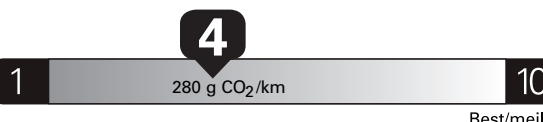

Carbon Dioxide Rating / Indice de dioxyde de carbone