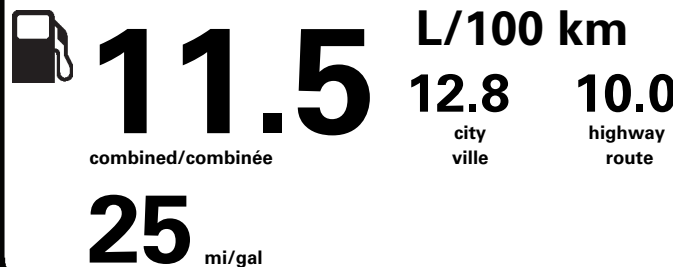

SAFETY/SECURITY

- AIR BAGS, SIDE
- AIRBAGS, DRIVER & PASS
- PERIMETER ALARM
- ROLL STABILITY CONTROL
- SAFETY BELTS, ADJUSTABLE
- SOS POST CRASH ALERT SYST
- STOP LAMP, HIGH MOUNT CTR
- TIRE PRESSURE MONITOR SYS

WARRANTY

- 3 YR/60,000 KM BASIC
- 5YEAR/100,000 KM POWERTRAIN
- ROADSIDE ASSISTANCE 24 HRS

INCLUDED ON THIS VEHICLE

EQUIPMENT GROUP 301A

- •XLT SERIES
- •BOXLINK CARGO SYSTEM
- •ELECTRONIC AUTO TEMP CONTROL
- •SYNC 4
- •SIRIUS XM SATELLITE RADIO
- •8-WAY POWER DRIVERS SEAT

OPTIONAL EQUIPMENT/OTHER

- 2021 MODEL YEAR
- FEDERAL EXCISE TAX 100.00
- RAPID RED MET TINTED CC 450.00
- 2.7L ECOBOOST ENGINE 900.00
- 3.55 RATIO REGULAR AXLE NO CHARGE
- 6600# GVWR PACKAGE NO CHARGE
- 50 STATE EMISSIONS NO CHARGE
- 400W OUTLET 365.00
- CLASS IV TRAILER HITCH
- MIRROR MAN FOLD W/POWER GLASS
- POWER-ADJUSTABLE PEDALS 140.00
- TAILGATE STEP 470.00
- 136 LITRE/ 36 GALLON FUEL TANK
- XLT SPORT PACKAGE 1,850.00
- .275/65R18 OWL ALL-TERRAIN
- .18" 6-SPOKE GLOSS BLACK WHEEL
- SPORT CLOTH 40/CONSOLE/40 NO CHARGE

(MSRP)*

2,715.00

PRICE INFORMATION

BASE PRICE	$47,939.00
TOTAL OPTIONS/OTHER	6,990.00
TOTAL VEHICLE & OPTIONS/OTHER	54,929.00
DESTINATION & DELIVERY	1,950.00

(MSRP)*

"THIS VEH. NOT INTENDED FOR SALE OR REGISTRATION IN US" RETAIL PRICES EXCLUDE GST/HST

Gasoline Vehicle
Véhicule à essence

Fuel Consumption / Consommation de carburant

Annual fuel COST
for an annual distance of 20,000 km, and an average fuel price of $1.25 per litre

$ 2 875

Coût annuel en carburant

pour une distance annuelle de 20 000 km, et un prix moyen du carburant de 1,25 $ par litre

Standard pickup trucks range from / Les camionnettes ordinaires font entre **8.9 - 16.3 L_e/100 km**

L_e is gasoline litre equivalent
L_e signifie litre équivalent d'essence

Carbon Dioxide Rating / Indice de dioxyde de carbone

Smog Rating / Indice de Smog

Tailpipe emissions only / Émissions du tuyau d'échappement seulement

Estimates are based on Government of Canada approved criteria and testing methods. Vehicle's actual fuel consumption will vary.

Estimations établies selon des méthodes d'essai et des critères approuvés par le gouvernement du Canada. La consommation de carburant réelle du véhicule variera.

For more information visit

vehicles.nrcan.gc.ca

Pour plus d'information visitez

vehicules.nrcan.gc.ca

U.S. GOVERNMENT SAFETY RATINGS
COTES DE SÉCURITÉ DU GOUVERNEMENT AMÉRICAIN

Overall Vehicle Score / Cote globale du véhicule	Not Rated / Non coté	
Frontal Crash Collision frontale	Driver / Conducteur Passenger / Passager	Not Rated / Non coté Not Rated / Non coté
Side Crash Collision latérale	Front seat / Siège avant Rear seat / Siège arrière	Not Rated / Non coté Not Rated / Non coté
Rollover / Capotage	Not Rated / Non coté	

Star ratings range from 1 to 5 stars (★★★★★), with 5 being the highest. Les cotes varient de 1 à 5 étoiles (★★★★★), 5 étant la cote la plus élevée.

Source: U.S. National Highway Traffic Safety Administration
For more information / Pour de plus amples renseignements
www.safercar.gov

FordPass Connect™

Download the FordPass™ app* and you can:

- Access Vehicle Control Features
- Remotely start, lock and unlock your vehicle.
- Locate your vehicle and check approximate fuel range.
- Receive vehicle health alerts.

- Activate 4G LTE Wi-Fi Hotspot
- New vehicles include a 3-month or 3GB data (whichever comes first) Wi-Fi trial.
- Connect up to ten Wi-Fi-equipped devices.

The FordPass Connect™ modem is active and sending vehicle data (e.g., diagnostics) to Ford. See in-vehicle Settings for connectivity options.

Scan code not operational at this time

FOR PLANT USE ONLY

SOLD TO/VENDU A Benton Fry Ford Sales Ltd. 321 Front Street North Belleville ON CAN K8P 3C6	B10 472	RAMP ONE/ TERMINAL UN CM6B	DEALER NO./CONCESSIONNAIRE B10 472
SHIP TO (IF OTHER THAN SOLD TO) / EXPÉDIER A (SI AUTRE QUE L'ACHÉTEUR)		RAMP TWO/ TERMINAL DEUX	FINAL ASSEMBLY PLANT/ USINE DE MONTAGE KANSAS CITY
SHIP THROUGH/EXPÉDIER VIA		METHOD OF TRANSP / MODE DE TRANSPORT CONVOY	ITEM #: B1-1115 O/T 2

TOTAL MSRP $56,879.00

* MANUFACTURER'S SUGGESTED RETAIL PRICE = MSRP
* NOTE: THIS PRICE HAS BEEN DEVELOPED AS A GUIDE. DEALERS MAY SELL FOR LESS AND ARE NOT UNDER ANY OBLIGATION TO ACCEPT THIS SUGGESTED RETAIL PRICE.

1FTEW1EP1MKD66852