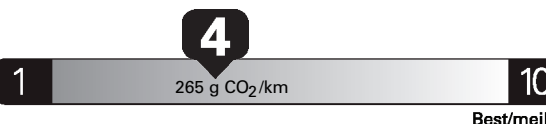

Carbon Dioxide Rating / Indice de dioxyde de carbone

Tailpipe emissions only / Émissions du tuyau d'échappement seulement