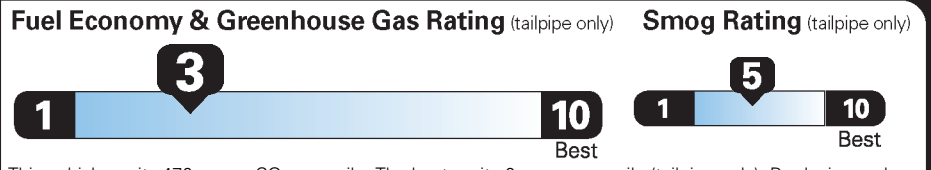

EPA DOT Fuel Economy and Environment

Gasoline Vehicle

Fuel Economy section showing 19 MPG combined city/hwy, 17 city, 23 highway, and 5.3 gallons per 100 miles.

Standard Pickup Trucks range from 14 to 22 MPG. The best vehicle rates 136 MPGe.

You spend $2,750 more in fuel costs over 5 years compared to the average new vehicle.

Annual fuel cost $1,900

Actual results will vary for many reasons, including driving conditions and how you drive and maintain your vehicle. The average new vehicle gets 27 MPG and costs $6,750 to fuel over 5 years.

fueleconomy.gov

Calculate personalized estimates and compare vehicles

GOVERNMENT 5-STAR SAFETY RATINGS

Table showing safety ratings: Overall Vehicle Score (Not Rated), Frontal Crash (Not Rated), Driver Passenger (Not Rated), Side Crash (Not Rated), Front seat Rear seat (Not Rated), Rollover (★★★★).

Star ratings range from 1 to 5 stars (★★★★★), with 5 being the highest. Source: National Highway Traffic Safety Administration (NHTSA). www.safercar.gov or 1-888-327-4236