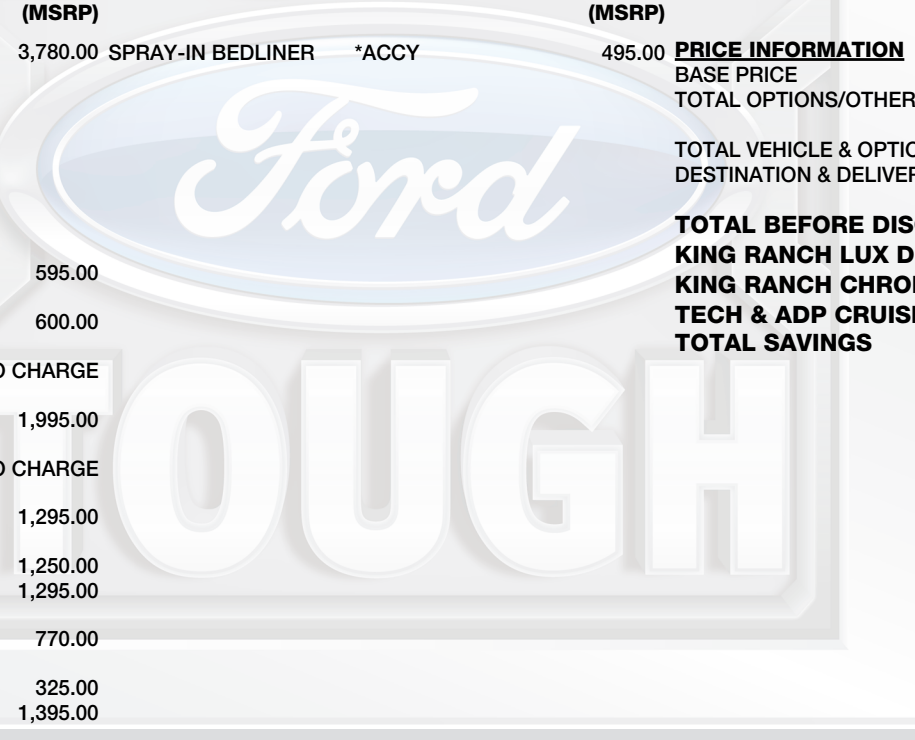

Table with columns (MSRP) and (MSRP) for various items like SPRAY-IN BEDLINER, ACCY, etc.

PRICE INFORMATION table showing BASE PRICE (\$55,260.00), TOTAL OPTIONS/OTHER (\$13,975.00), and TOTAL BEFORE DISCOUNTS (\$70,630.00).