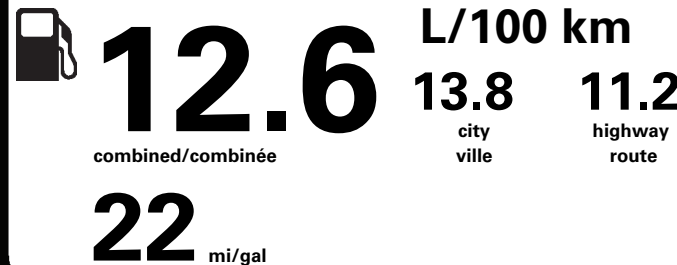

FUNCTIONAL

- A/C, DUAL ZONE ELECTRONIC
- ABS, POWER 4-WHEEL DISC
- AUTO START/STOP
- EASY FUEL CAPLESS FILLER
- ENGINE BLOCK HEATER
- **▶ FORDPASS™ CONNECT**
- NAVIGATION
- PRE-COLLISION ASSIST W/AEB
- REM KEYLESS ENTRY/KEYPAD
- REMOTE VEHICLE START
- REVERSE CAMERA SYSTEM
- SELECTSHIFT™ AUTO. TRANS
- SYNC® 3
- TRAILER BRAKE CONTROLLER
- TRAILER TOW PACKAGE

SAFETY/SECURITY

- AIRBAGS, DRIVER & PASS
- AIR BAGS, SIDE
- PASSIVE ANTI-THEFT SYSTEM
- ROLL STABILITY CONTROL
- SAFETY BELTS, ADJUSTABLE
- SOS POST CRASH ALERT SYST

WARRANTY

- 3 YR/60,000 KM BASIC
- 5YEAR/100,000 KM POWERTRAIN
- ROADSIDE ASSISTANCE 24 HRS

INCLUDED ON THIS VEHICLE

EQUIPMENT GROUP 900A

1. OPTIONAL EQUIPMENT/OTHER
2. 2019 MODEL YEAR
   - FEDERAL EXCISE TAX
   - TRAILER TOW PACKAGE
   - .22" POLISHED ALUMINUM WHEEL
   - .P275/45R-22 BSW ALL-SEASON
   - 3.55 ELECTRONIC LOCK RR AXLE
   - 6750# GVWR PACKAGE
   - 136 LITRE/ 36 GALLON FUEL TANK
   - LIMITED LEATHER BUCKET SEATS

(MSRP)*

100.00

NO CHARGE

NO CHARGE

PRICE INFORMATION

BASE PRICE	$83,529.00
TOTAL OPTIONS/OTHER	100.00
TOTAL VEHICLE & OPTIONS/OTHER	83,629.00
DESTINATION & DELIVERY	1,800.00

"THIS VEH. NOT INTENDED FOR SALE OR REGISTRATION IN US" RETAIL PRICES EXCLUDE GST/HST

ENERGUIDE

Gasoline Vehicle
Véhicule à essence

Fuel Consumption / Consommation de carburant

Annual fuel COST
for an annual distance of 20,000 km, and an average fuel price of $1.02 per litre

$ 2 570

Coût annuel en carburant
pour une distance annuelle de 20 000 km, et un prix moyen du carburant de 1,02 $ par litre

Standard pickup trucks range from /
Les camionnettes ordinaires font entre
9.5 - 16.3 L_e/100 km

L_e is gasoline litre equivalent
L_e signifie litre équivalent d'essence