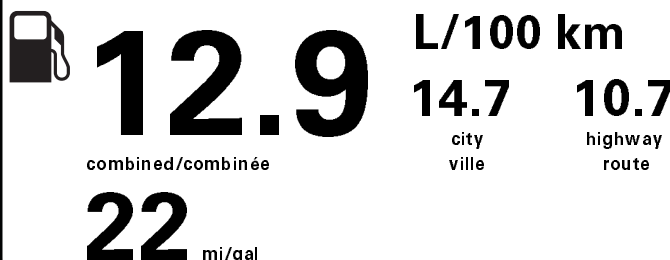

EQUIPMENT GROUP 502A

- LARIAT SERIES
- BLIND SPOT INFO SYSTEM
- LED SIDE-MIRROR SPOT LIGHTS
- SONY SINGLE CD W/ SIRIUS XM
- VOICE-ACTIVATED NAVIGATION

OPTIONAL EQUIPMENT/OTHER

- 2016 MODEL YEAR
- FEDERAL EXCISE TAX
- .SELECTSHIFT TRANSMISSION
- 3.5L V6 ECOBOOST ENGINE
- 3.55 ELECTRONIC LOCK RR AXLE
- 7000# GVWR PACKAGE
- TWIN PANEL MOONROOF
- MAX TRAILER TOW PACKAGE
- .INTEGRATED TRAILER BRAKE CNTR
- FX4 OFF ROAD PACKAGE
- .SKID PLATES
- TAILGATE STEP
- 136 LITRE/ 36 GALLON FUEL TANK
- LARIAT SPORT PACKAGE
- .P275/65R18 OWL ALL-TERRAIN
- .18" 6-SPOKE MACH-ALUM WHEELS
- LEATHER BUCKET SEATS W/CONSOLE

(MSRP)*

4,600.00

100.00

1,400.00

NO CHARGE

1,750.00

950.00

750.00

400.00

NO CHARGE

NO CHARGE

PRICE INFORMATION

BASE PRICE	$55,999.00
TOTAL OPTIONS/OTHER	9,950.00
TOTAL VEHICLE & OPTIONS/OTHER	65,949.00
DESTINATION & DELIVERY	1,700.00

"THIS VEH. NOT INTENDED FOR SALE OR REGISTRATION IN US" RETAIL PRICES EXCLUDE GST/HST

TOTAL MSRP $67,649.00

* MANUFACTURER'S SUGGESTED RETAIL PRICE = MSRP
* NOTE: THIS PRICE HAS BEEN DEVELOPED AS A GUIDE. DEALERS MAY SELL FOR LESS AND ARE NOT UNDER ANY OBLIGATION TO ACCEPT THIS SUGGESTED RETAIL PRICE.

RAMP ONE/
TERMINAL UN

CA67

RAMP TWO/
TERMINAL DEUX

FINAL ASSEMBLY PLANT/
USINE DE MONTAGE

KANSAS CITY

METHOD OF TRANSP./
MODE DE TRANSPORT

CONVOY

ITEM #: A6-B258 O/T 2

GG282 N REC2X 625 000427 07 28 16

Gasoline Vehicle
Véhicule à essence

Fuel Consumption / Consommation de carburant

Annual fuel COST
for an annual distance of 20,000 km, and an average fuel price of $1.09 per litre

$ 2 812

Coût annuel en carburant

pour une distance annuelle de 20 000 km, et un prix moyen du carburant de 1,09 $ par litre

Standard pickup trucks range from /
Les camionnettes ordinaires font entre
10.1 - 16.6 L_e /100 km

L_e is gasoline litre equivalent
L_e signifie litre équivalent d'essence

Carbon Dioxide Rating / Indice de dioxyde de carbone

Tailpipe emissions only / Émissions du tuyau d'échappement seulement

Smog Rating / Indice de Smog

Estimates are based on Government of Canada approved criteria and testing methods. Vehicle's actual fuel consumption will vary.

Estimations établies selon des méthodes d'essai et des critères approuvés par le gouvernement du Canada. La consommation de carburant réelle du véhicule variera.

For more information visit

vehicles.nrcan.gc.ca

Pour plus d'information visitez

vehicules.nrcan.gc.ca

U.S. GOVERNMENT SAFETY RATINGS
COTES DE SÉCURITÉ DU GOUVERNEMENT AMÉRICAIN

Overall Vehicle Score /
Cote globale du véhicule ★ ★ ★ ★ ★

Frontal Crash / Collision frontale
Driver / Conducteur ★ ★ ★ ★ ★
Passenger / Passager ★ ★ ★ ★ ★

Side Crash / Collision latérale
Front seat / Siège avant ★ ★ ★ ★ ★
Rear seat / Siège arrière ★ ★ ★ ★ ★

Rollover / Capotage ★ ★ ★ ★

Star ratings range from 1 to 5 stars (★★★★★), with 5 being the highest.
Les cotes varient de 1 à 5 étoiles (★★★★★), 5 étant la cote la plus élevée.

Source: U.S. National Highway Traffic Safety Administration
For more information / Pour de plus amples renseignements
www.safercar.gov

1FTEW1EG5GKF27398

Scan code not operational at this time

FOR PLANT USE ONLY

Insist on Ford Protect! The only extended service plan fully backed by Ford and honored at every Ford dealership in the US and Canada. See your Ford dealer for additional details, or visit www.ford.ca for more information.

Personalize your vehicle with Ford Custom Accessories. Genuine Ford Accessories are engineered for your vehicle and can be included under the Ford New Vehicle Limited Warranty. Certain conditions, limitations and exclusions apply. See your Dealer for details.