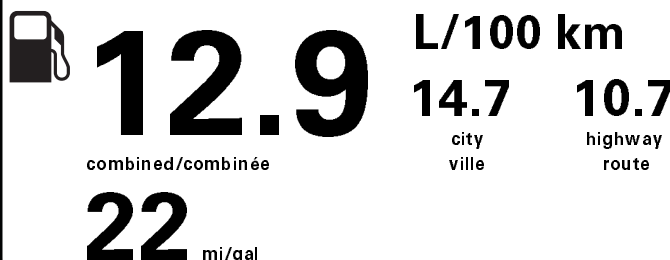

Gasoline Vehicle
Véhicule à essence

Fuel Consumption / Consommation de carburant

Annual fuel COST
for an annual distance of 20,000 km, and an average fuel price of \$1.09 per litre

\$ 2 812

Coût annuel en carburant