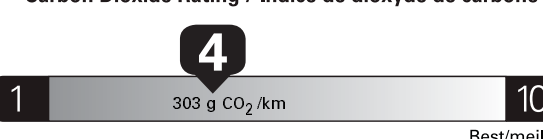

Carbon Dioxide Rating / Indice de dioxyde de carbone