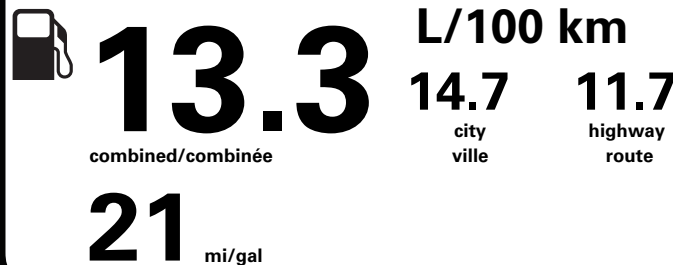

FUNCTIONAL

- 4X4 SYSTEM, ESOF AUTO HOLD DYNAMIC HITCH ASSIST ENGINE BLOCK HEATER FORDPASS CONNECT™ LANE KEEPING SYSTEM OFF-ROAD SHOCKS PRE-COLLISION ASSIST W/AEB REAR VIEW CAMERA REVERSE SENSING SYSTEM SELECTSHIFT™ AUTO. TRANS SKID PLATES SYNC@4

SAFETY/SECURITY

- ADVANCETRAC™ W/ ROLL STABILITY CONTROL AIRBAGS, DRIVER & PASS AIRBAGS, SIDE PERIMETER ALARM SAFETY BELTS, ADJUSTABLE SOS POST CRASH ALERT SYST STOP LAMP, HIGH MOUNT CTR TIRE PRESSURE MONITOR SYS

WARRANTY

- 3 YR/60,000 KM BASIC 5 YEAR/100,000 KM POWERTRAIN ROADSIDE ASSISTANCE 24 HRS

INCLUDED ON THIS VEHICLE

EQUIPMENT GROUP 400A

- TREMOR SERIES

OPTIONAL EQUIPMENT/OTHER

- 2022 MODEL YEAR FEDERAL EXCISE TAX .18" ALLOY W/ DARK MATTE FINIS 3.5L V6 ECOBOOST ENGINE .275/70R 18 ALL-TERRAIN 3.73 ELECTRONIC LOCK RR AXLE 7000# GVWR PACKAGE 50 STATE EMISSIONS LINER-TRAY STYLE-NO CARPET MAT CNCTD NAV/SIRIUS XM REMOVAL AUTO START-STOP REMOVAL

(MSRP)*

100.00

NO CHARGE

NO CHARGE

NO CHARGE

200.00

- 250.00

- 60.00

PRICE INFORMATION

Table with 2 columns: Description, (MSRP)*. Includes BASE PRICE $63,145.00, TOTAL OPTIONS/OTHER - 10.00, TOTAL VEHICLE & OPTIONS/OTHER 63,135.00, DESTINATION & DELIVERY 2,095.00.

"THIS VEH. NOT INTENDED FOR SALE OR REGISTRATION IN US" RETAIL PRICES EXCLUDE GST/HST

Gasoline Vehicle Véhicule à essence

Fuel Consumption / Consommation de carburant

Annual fuel COST for an annual distance of 20,000 km, and an average fuel price of $1.00 per litre

$ 2 660

Coût annuel en carburant pour une distance annuelle de 20 000 km, et un prix moyen du carburant de 1,00 $ par litre

Standard pickup trucks range from / Les camionnettes ordinaires font entre 8.8 - 19.8 L_e/100 km

L_e is gasoline litre equivalent L_e signifie litre équivalent d'essence