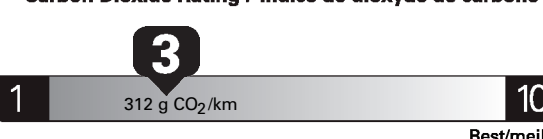

Carbon Dioxide Rating / Indice de dioxyde de carbone

Tailpipe emissions only / Émissions du tuyau d'échappement seulement