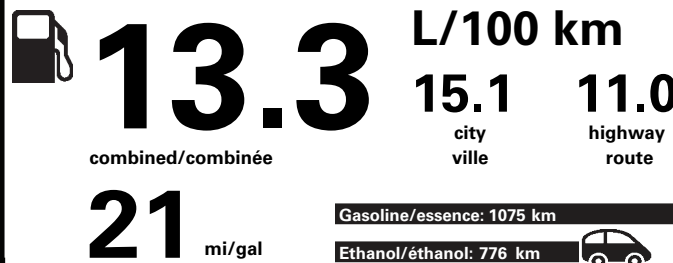

(MSRP)*

E85 Gasoline-Ethanol Vehicle
Véhicule à essence-éthanol

Fuel Consumption / Consommation de carburant

Annual fuel COST
for an annual distance of 20,000 km, and an average fuel price of \$1.02 per litre