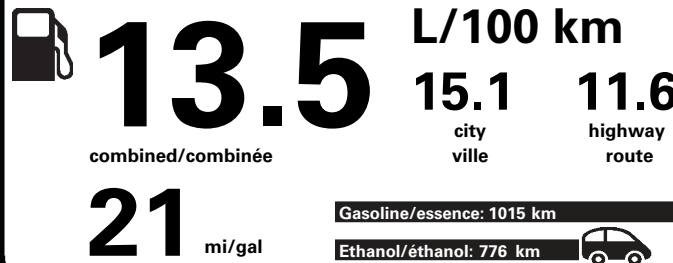

SAFETY/SECURITY

- AIRBAGS, DRIVER & PASS
- AIR BAGS, SIDE
- PASSIVE ANTI-THEFT SYSTEM
- ROLL STABILITY CONTROL
- SAFETY BELTS, ADJUSTABLE
- SOS POST CRASH ALERT SYST

WARRANTY

- 3 YR/60,000 KM BASIC
- 5YEAR/100,000 KM POWERTRAIN
- ROADSIDE ASSISTANCE 24 HRS

INCLUDED ON THIS VEHICLE

EQUIPMENT GROUP 302A

- •XLT SERIES
- •BOXLINK CARGO SYSTEM
- •POWER SLIDING REAR WINDOW
- •REAR DEFROSTER
- •REMOTE START SYSTEM
- •REVERSE SENSING SYSTEM
- •110V/400W OUTLET
- •LED BOX LIGHTING

OPTIONAL EQUIPMENT/OTHER

- 2020 MODEL YEAR
- FEDERAL EXCISE TAX 100.00
- 5.0L V8 ENGINE 3,050.00
- 275/55R-20 ALL-TERRAIN OWL 700.00
- 3.31 RATIO REGULAR AXLE NO CHARGE
- 7000# GVWR PACKAGE
- VOICE-ACTIVATED NAVIGATION 800.00
- TRAILER TOW PACKAGE
- MIRROR MAN FOLD W/POWER GLASS
- TAILGATE STEP 400.00
- 20" 6-SPOKE DARK ALLOY WHEEL NO CHARGE
- 136 LITRE/ 36 GALLON FUEL TANK
- XLT SPORT PACKAGE 500.00
- SPORT CLOTH 40/CONSOLE/40 NO CHARGE
- FLEX FUEL VEHICLE

(MSRP)*

5,900.00

PRICE INFORMATION

BASE PRICE	$46,719.00
TOTAL OPTIONS/OTHER	11,450.00
TOTAL VEHICLE & OPTIONS/OTHER	58,169.00
DESTINATION & DELIVERY	1,950.00

"THIS VEH. NOT INTENDED FOR SALE OR REGISTRATION IN US" RETAIL PRICES EXCLUDE GST/HST

Fuel Consumption / Consommation de carburant

Annual fuel COST
for an annual distance of 20,000 km, and an average fuel price of $1.30 per litre

$ 3 510

Coût annuel en carburant

pour une distance annuelle de 20 000 km, et un prix moyen du carburant de 1,30 $ par litre

Standard pickup trucks range from / Les camionnettes ordinaires font entre **9.5 - 16.3 L_e/100 km**

L_e is gasoline litre equivalent
L_e signifie litre équivalent d'essence

Carbon Dioxide Rating / Indice de dioxyde de carbone

Smog Rating / Indice de Smog

Tailpipe emissions only / Émissions du tuyau d'échappement seulement

Estimates are based on Government of Canada approved criteria and testing methods. Vehicle's actual fuel consumption will vary.

Estimations établies selon des méthodes d'essai et des critères approuvés par le gouvernement du Canada. La consommation de carburant réelle du véhicule variera.

For more information visit

vehicles.nrcan.gc.ca

Pour plus d'information visitez

vehicules.nrcan.gc.ca

U.S. GOVERNMENT SAFETY RATINGS
COTES DE SÉCURITÉ DU GOUVERNEMENT AMÉRICAIN

Overall Vehicle Score / Cote globale du véhicule	★★★★★
Frontal Crash / Collision frontale	★★★★★
Side Crash / Collision latérale	★★★★★
Rollover / Capotage	★★★★

Star ratings range from 1 to 5 stars (★★★★★), with 5 being the highest. Les cotes varient de 1 à 5 étoiles (★★★★★), 5 étant la cote la plus élevée.

Source: U.S. National Highway Traffic Safety Administration
For more information / Pour de plus amples renseignements
www.safercar.gov

1FTEW1E55LKF41424