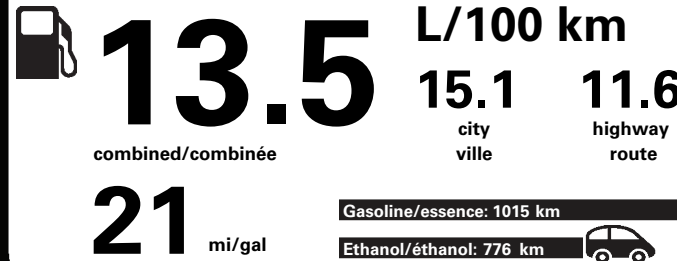

INCLUDED ON THIS VEHICLE

EQUIPMENT GROUP 502A

- LARIAT SERIES
- B&O SOUND SYSTEM
- VOICE-ACTIVATED NAVIGATION
- 2ND ROW HEATED SEATS
- HEATED STEERING WHEEL

OPTIONAL EQUIPMENT/OTHER

- 2020 MODEL YEAR
- FEDERAL EXCISE TAX
- .18" CHROME-LIKE PVD WHEELS
- 5.0L V8 ENGINE
- 3.55 ELECTRONIC LOCK RR AXLE
- 7000# GVWR PACKAGE
- TWIN PANEL MOONROOF
- TRAILER TOW PACKAGE
- FX4 OFF ROAD PACKAGE
- .SKID PLATES
- TAILGATE STEP
- 136 LITRE/ 36 GALLON FUEL TANK
- INTEGRATED TRLR BRAKE CNTRL
- LARIAT CHROME APPEARANCE PKG
- .275/65R18 OWL A/S A/T
- .6" CHROME RUNNING BOARD
- LEATHER BUCKET SEATS W/CONSOLE
- FLEX FUEL VEHICLE

(MSRP)*

4,840.00

100.00

2,350.00

NO CHARGE

1,750.00

750.00

400.00

350.00

NO CHARGE

NO CHARGE

PRICE INFORMATION

BASE PRICE	$59,549.00
TOTAL OPTIONS/OTHER	10,540.00
TOTAL VEHICLE & OPTIONS/OTHER	70,089.00
DESTINATION & DELIVERY	1,950.00

"THIS VEH. NOT INTENDED FOR SALE OR REGISTRATION IN US" RETAIL PRICES EXCLUDE GST/HST

TOTAL MSRP $72,039.00

* MANUFACTURER'S SUGGESTED RETAIL PRICE = MSRP

* NOTE: THIS PRICE HAS BEEN DEVELOPED AS A GUIDE. DEALERS MAY SELL FOR LESS AND ARE NOT UNDER ANY OBLIGATION TO ACCEPT THIS SUGGESTED RETAIL PRICE.

RAMP ONE/
TERMINAL UN

CB67

RAMP TWO/
TERMINAL DEUX

FINAL ASSEMBLY PLANT/
USINE DE MONTAGE

KANSAS CITY

METHOD OF TRANSP./
MODE DE TRANSPORT

CONVOY

ITEM #: **B6-S706 O/T 2**

LJ252 N RE 2X 020 000752 09 25 20

Fuel Consumption / Consommation de carburant

Annual fuel COST
for an annual distance of 20,000 km, and an average fuel price of $1.30 per litre

$ 3 510

Coût annuel en carburant
pour une distance annuelle de 20 000 km, et un prix moyen du carburant de 1,30 $ par litre

Standard pickup trucks range from /
Les camionnettes ordinaires font entre
9.5 - 16.3 L_e/100 km

L_e is gasoline litre equivalent
L_e signifie litre équivalent d'essence

Carbon Dioxide Rating / Indice de dioxyde de carbone

Tailpipe emissions only / Émissions du tuyau d'échappement seulement

Smog Rating / Indice de Smog

Estimates are based on Government of Canada approved criteria and testing methods. Vehicle's actual fuel consumption will vary.

Estimations établies selon des méthodes d'essai et des critères approuvés par le gouvernement du Canada. La consommation de carburant réelle du véhicule variera.

For more information visit

vehicles.nrcan.gc.ca

Pour plus d'information visitez

vehicules.nrcan.gc.ca

**U.S. GOVERNMENT SAFETY RATINGS
COTES DE SÉCURITÉ DU GOUVERNEMENT AMÉRICAIN**

Overall Vehicle Score /
Cote globale du véhicule **★★★★★**

Frontal Crash / Collision frontale
Driver / Conducteur **★★★★★**
Passenger / Passager **★★★★★**

Side Crash / Collision latérale
Front seat / Siège avant **★★★★★**
Rear seat / Siège arrière **★★★★★**

Rollover / Capotage **★★★★**

Star ratings range from 1 to 5 stars (★★★★★), with 5 being the highest.
Les cotes varient de 1 à 5 étoiles (★★★★★), 5 étant la cote la plus élevée.

Source: U.S. National Highway Traffic Safety Administration
For more information / Pour de plus amples renseignements
www.safercar.gov

1FTEW1E51LKF42814

Scan code not operational at this time

FOR PLANT USE ONLY

Insist on Ford Protect! The only extended service plan fully backed by Ford and honored at every Ford dealership in the US and Canada. See your Ford dealer for additional details, or visit www.ford.ca for more information.

Personalize your vehicle with Ford Custom Accessories. Genuine Ford Accessories are engineered for your vehicle and can be included under the Ford New Vehicle Limited Warranty. Certain conditions, limitations and exclusions apply. See your Dealer for details.