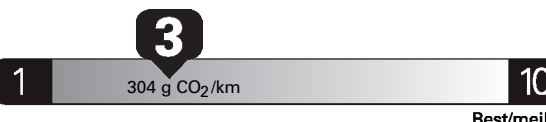

Carbon Dioxide Rating / Indice de dioxyde de carbone