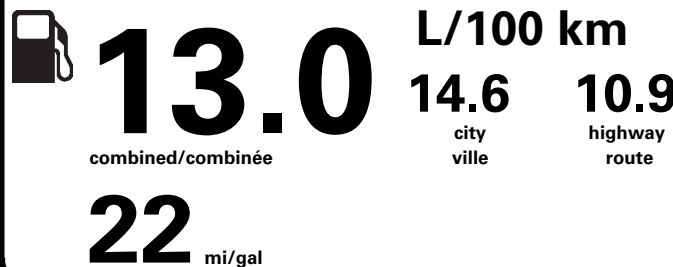

OPTIONAL EQUIPMENT/OTHER

- 2020 MODEL YEAR
- FEDERAL EXCISE TAX
- .18" CHROME-LIKE PVD WHEELS
- 3.5L V6 ECOBOOST ENGINE
- LT275/65R18 OWL ALL-TERRAIN
- 3.55 ELECTRONIC LOCK RR AXLE
- 7000# GVWR PACKAGE
- LT TIRE CAPABILITY PACKAGE
- POWER DEPLOYABLE RUNNING BDS
- FLOOR LINER - TRAY STYLE
- MAX TRAILER TOW PACKAGE
- .INTEGRATED TRLR BRAKE CNTRL
- FX4 OFF ROAD PACKAGE
- .SKID PLATES
- TAILGATE STEP
- 136 LITRE/ 36 GALLON FUEL TANK
- LARIAT CHROME APPEARANCE PKG
- LEATHER BUCKET SEATS W/CONSOLE
- WHEEL WELL LINER

(MSRP)*

4,840.00

100.00

2,350.00

350.00

NO CHARGE

950.00

250.00

950.00

750.00

400.00

NO CHARGE

NO CHARGE

200.00

PRICE INFORMATION

BASE PRICE	59,549.00
TOTAL OPTIONS/OTHER	11,140.00
TOTAL VEHICLE & OPTIONS/OTHER	70,689.00
DESTINATION & DELIVERY	1,900.00

"THIS VEH. NOT INTENDED FOR SALE OR REGISTRATION IN US" RETAIL PRICES EXCLUDE GST/HST

TOTAL MSRP $72,589.00

* MANUFACTURER'S SUGGESTED RETAIL PRICE = MSRP

* NOTE: THIS PRICE HAS BEEN DEVELOPED AS A GUIDE. DEALERS MAY SELL FOR LESS AND ARE NOT UNDER ANY OBLIGATION TO ACCEPT THIS SUGGESTED RETAIL PRICE.

RAMP ONE/
TERMINAL UN

RA64

RAMP TWO/
TERMINAL DEUX

FINAL ASSEMBLY PLANT/
USINE DE MONTAGE

DEARBORN

METHOD OF TRANSP /
MODE DE TRANSPORT

RAIL

ITEM #: B4-D091 O/T 2

LA221 N RE 2X 015 000704 01 22 20

Gasoline Vehicle
Véhicule à essence

Fuel Consumption / Consommation de carburant

Annual fuel COST
for an annual distance of 20,000 km, and an average fuel price of $1.30 per litre

$ 3 380

Coût annuel en carburant

pour une distance annuelle de 20 000 km, et un prix moyen du carburant de 1,30 $ par litre

Standard pickup trucks range from /
Les camionnettes ordinaires font entre
9.5 - 16.3 L_e/100 km

L_e is gasoline litre equivalent
L_e signifie litre équivalent d'essence