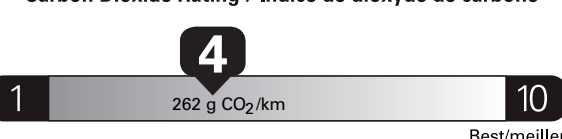

Carbon Dioxide Rating / Indice de dioxyde de carbone