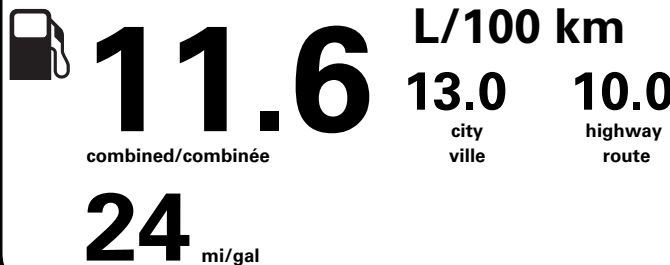

Fuel Consumption / Consommation de carburant

Annual fuel **COST**
for an annual distance of 20,000 km, and an average fuel price of $1.50 per litre

$ 3 480

Coût annuel en carburant

pour une distance annuelle de 20 000 km, et un prix moyen du carburant de 1,50 $ par litre

Standard pickup trucks range from /
Les camionnettes ordinaires font entre
2.7 - 19.7 L_e/100 km

L_e is gasoline litre equivalent
L_e signifie litre équivalent d'essence

Carbon Dioxide Rating / Indice de dioxyde de carbone

Smog Rating / Indice de Smog

Tailpipe emissions only / Émissions du tuyau d'échappement seulement

Estimates are based on Government of Canada approved criteria and testing methods. Vehicle's actual fuel consumption will vary.

Estimations établies selon des méthodes d'essai et des critères approuvés par le gouvernement du Canada. La consommation de carburant réelle du véhicule variera.

For more information visit

vehicles.nrcan.gc.ca

Pour plus d'information visitez

vehicules.nrcan.gc.ca

U.S. GOVERNMENT SAFETY RATINGS
COTES DE SÉCURITÉ DU GOUVERNEMENT AMÉRICAIN

Overall Vehicle Score / Cote globale du véhicule	★★★★★
Frontal Crash / Collision frontale	★★★★★
Side Crash / Collision latérale	★★★★★
Rollover / Capotage	★★★

Star ratings range from 1 to 5 stars (*****), with 5 being the highest. Les cotes varient de 1 à 5 étoiles (*****), 5 étant la cote la plus élevée.

Source: U.S. National Highway Traffic Safety Administration
For more information / Pour de plus amples renseignements
www.safercar.gov

1FTR4KP7TLE16756

FordPass Connect™

Download the FordPass™ app* and you can:

- Access Vehicle Control Features
- Remotely start, lock and unlock your vehicle.
- Locate your vehicle and check approximate fuel range.
- Receive vehicle health alerts.

Activate 4G LTE Wi-Fi Hotspot

- New vehicles include a 3-month or 3GB data (whichever comes first) Wi-Fi trial.
- Connect up to ten Wi-Fi-equipped devices.

Ask your sales consultant for more details.

Scan code not operational at this time

FOR PLANT USE ONLY

Insist on Ford Protect! The only extended service plan fully backed by Ford and honored at every Ford dealership in the US and Canada. See your Ford dealer for additional details, or visit www.ford.ca for more information.

Personalize your vehicle with Ford Custom Accessories. Genuine Ford Accessories are engineered for your vehicle and can be included under the Ford New Vehicle Limited Warranty. Certain conditions, limitations and exclusions apply. See your Dealer for details.