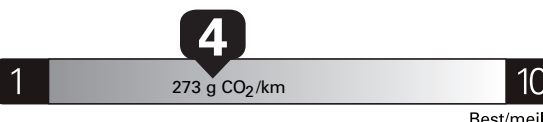

Carbon Dioxide Rating / Indice de dioxyde de carbone