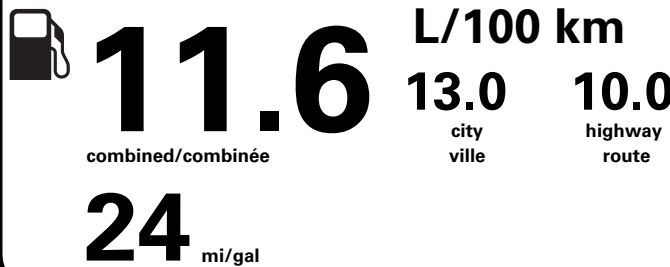

Fuel Consumption / Consommation de carburant

Annual fuel **COST**
for an annual distance of 20,000 km, and an average fuel price of $1.50 per litre

$ 3 480

Coût annuel en carburant

pour une distance annuelle de 20 000 km, et un prix moyen du carburant de 1,50 $ par litre

Standard pickup trucks range from /
Les camionnettes ordinaires font entre
2.7 - 19.7 L_e/100 km

L_e is gasoline litre equivalent
L_e signifie litre équivalent d'essence

Carbon Dioxide Rating / Indice de dioxyde de carbone

Smog Rating / Indice de Smog

Tailpipe emissions only / Émissions du tuyau d'échappement seulement

Estimates are based on Government of Canada approved criteria and testing methods. Vehicle's actual fuel consumption will vary.

Estimations établies selon des méthodes d'essai et des critères approuvés par le gouvernement du Canada. La consommation de carburant réelle du véhicule variera.

For more information visit

vehicles.nrcan.gc.ca

Pour plus d'information visitez

vehicules.nrcan.gc.ca

U.S. GOVERNMENT SAFETY RATINGS
COTES DE SÉCURITÉ DU GOUVERNEMENT AMÉRICAIN

Overall Vehicle Score / Cote globale du véhicule	★★★★★
Frontal Crash / Collision frontale	★★★★★
Side Crash / Collision latérale	★★★★★
Rollover / Capotage	★★★

Star ratings range from 1 to 5 stars (*****), with 5 being the highest.
Les cotes varient de 1 à 5 étoiles (*****), 5 étant la cote la plus élevée.

Source: U.S. National Highway Traffic Safety Administration
For more information / Pour de plus amples renseignements
www.safercar.gov

1FTR4KP7TLE14649

FordPass Connect™

Download the FordPass™ app* and you can:

1. **Access Vehicle Control Features**
2. Remotely start, lock and unlock your vehicle.
   - Locate your vehicle and check approximate fuel range.
   - Receive vehicle health alerts.

1. **Activate 4G LTE Wi-Fi Hotspot**
2. New vehicles include a 3-month or 3GB data (whichever comes first) Wi-Fi trial.
   - Connect up to ten Wi-Fi-equipped devices.

Ask your sales consultant for more details.

Scan code not operational at this time

FOR PLANT USE ONLY

Ford FORD PROTECT
Insist on Ford Protect! The only extended service plan fully backed by Ford and honored at every Ford dealership in the US and Canada. See your Ford dealer for additional details, or visit www.ford.ca for more information.

Personalize your vehicle with Ford Custom Accessories. Genuine Ford Accessories are engineered for your vehicle and can be included under the Ford New Vehicle Limited Warranty. Certain conditions, limitations and exclusions apply. See your Dealer for details.