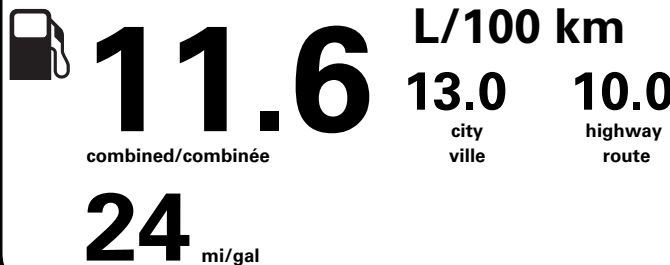

DEALER INSTALLED OPTIONS

- SECURICODE@ KEYLESS ENTRY KEYP 295.00

(MSRP)*

PRICE INFORMATION

BASE PRICE	$55,095.00
TOTAL OPTIONS/OTHER	6,450.00
TOTAL VEHICLE & OPTIONS/OTHER	61,545.00
DESTINATION & DELIVERY	2,495.00

"THIS VEH. NOT INTENDED FOR SALE OR REGISTRATION IN US" RETAIL PRICES EXCLUDE GST/HST

(MSRP)*

SOLD TO/VENDU A Ken Knapp Ford Sales Ltd 390 Talbot St North Essex ON CAN N8M 2W4	B80 046	RAMP ONE/ TERMINAL UN CC4G	DEALER NO./CONCESSIONNAIRE B80 046	TOTAL MSRP $64,040.00
SHIP TO (IF OTHER THAN SOLD TO) / EXPEDIER A (SI AUTRE QUE L'ACHETEUR)	RAMP TWO/ TERMINAL DEUX	FINAL ASSEMBLY PLANT/ USINE DE MONTAGE MICHIGAN	* MANUFACTURER'S SUGGESTED RETAIL PRICE = MSRP * NOTE: THIS PRICE HAS BEEN DEVELOPED AS A GUIDE. DEALERS MAY SELL FOR LESS AND ARE NOT UNDER ANY OBLIGATION TO ACCEPT THIS SUGGESTED RETAIL PRICE.	
SHIP THROUGH/EXPEDIER VIA	METHOD OF TRANSP / MODE DE TRANSPORT CONVOY	ITEM #: B8-G03D O/T Z	SPECIAL ORDER	
TB251 N RE 2X 630 002553 02 25 26				

Gasoline Vehicle
Véhicule à essence

Fuel Consumption / Consommation de carburant

Annual fuel **COST**
for an annual distance of 20,000 km, and an average fuel price of $1.50 per litre

$ 3 480

Coût annuel en carburant

pour une distance annuelle de 20 000 km, et un prix moyen du carburant de 1,50 $ par litre

Standard pickup trucks range from /
Les camionnettes ordinaires font entre
2.7 - 19.7 L_e/100 km

L_e is gasoline litre equivalent
L_e signifie litre équivalent d'essence

Carbon Dioxide Rating / Indice de dioxyde de carbone

Smog Rating / Indice de Smog

Tailpipe emissions only / Émissions du tuyau d'échappement seulement

Estimates are based on Government of Canada approved criteria and testing methods. Vehicle's actual fuel consumption will vary.

Estimations établies selon des méthodes d'essai et des critères approuvés par le gouvernement du Canada. La consommation de carburant réelle du véhicule variera.

For more information visit

vehicles.nrcan.gc.ca

Pour plus d'information visitez

vehicules.nrcan.gc.ca

U.S. GOVERNMENT SAFETY RATINGS
COTES DE SÉCURITÉ DU GOUVERNEMENT AMÉRICAIN

Overall Vehicle Score / Cote globale du véhicule	★★★★★
Frontal Crash / Collision frontale	★★★★★
Side Crash / Collision latérale	★★★★★
Rollover / Capotage	★★★

Star ratings range from 1 to 5 stars (*****), with 5 being the highest.
Les cotes varient de 1 à 5 étoiles (*****), 5 étant la cote la plus élevée.

Source: U.S. National Highway Traffic Safety Administration
For more information / Pour de plus amples renseignements
www.safercar.gov

1FTER4KP7TLE10892

FordPass Connect™

Download the FordPass™ app* and you can:

1. **Access Vehicle Control Features**
2. Remotely start, lock and unlock your vehicle.
   - Locate your vehicle and check approximate fuel range.
   - Receive vehicle health alerts.

1. **Activate 4G LTE Wi-Fi Hotspot**
2. New vehicles include a 3-month or 3GB data (whichever comes first) Wi-Fi trial.
   - Connect up to ten Wi-Fi-equipped devices.

Ask your sales consultant for more details.

Scan code not operational at this time

FOR PLANT USE ONLY

Insist on Ford Protect! The only extended service plan fully backed by Ford and honored at every Ford dealership in the US and Canada. See your Ford dealer for additional details, or visit www.ford.ca for more information.

Personalize your vehicle with Ford Custom Accessories. Genuine Ford Accessories are engineered for your vehicle and can be included under the Ford New Vehicle Limited Warranty. Certain conditions, limitations and exclusions apply. See your Dealer for details.