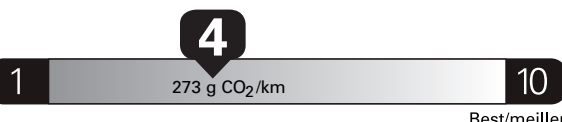

Carbon Dioxide Rating / Indice de dioxyde de carbone