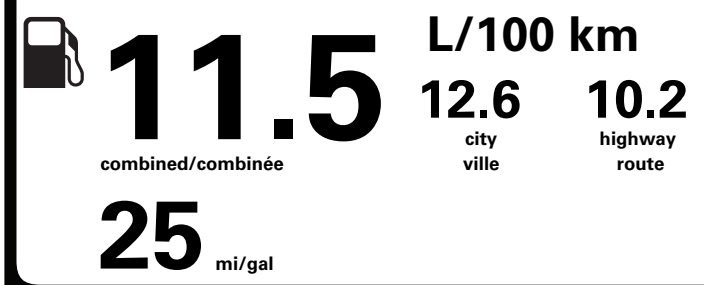

1. **SAFETY/SECURITY**
2. AIR BAGS, SIDE
   - AIRBAGS, DRIVER & PASS
   - CHILD SEAT TETHERS
   - PASSIVE ANTI-THEFT SYSTEM
   - SAFETY BELTS, ADJUSTABLE
   - STOP LAMP, HIGH MOUNT CTR
   - TIRE PRESSURE MONITOR SYS
3. **WARRANTY**
4. 3 YR/60,000 KM BASIC
   - 5YEAR/100,000 KM POWERTRAIN
   - ROADSIDE ASSISTANCE 24 HRS

INCLUDED ON THIS VEHICLE

EQUIPMENT GROUP 500A
•LARIAT SERIES

1. **OPTIONAL EQUIPMENT/OTHER**
2. 2024 MODEL YEAR
   FEDERAL EXCISE TAX 100.00
   2.7L ECOBOOST ENGINE 2,250.00
   255/65R 18 A/T OWL TIRE
   LARIAT 4WD DRVR ASST TECH PKG
   SPORT APPEARANCE PACKAGE
   .18" MACH ALUM WHL/DRK POCKETS
   FX4 OFF-ROAD PACKAGE
   .OFF-ROAD TUNED SUSPENSION
   .3.73 LOCKING DIFFERENTIAL
   FRONT LICENSE PLATE BRACKET
   FLR LINERS ALL WEATHER MATS
   RUNNING BOARDS - BLACK 200.00
   TRAILER TOW PACKAGE 500.00
   BEDLINER-TOUGHBED SPRAY-IN 600.00
   50 STATE EMISSIONS NO CHARGE

(MSRP)*

100.00
2,250.00
NO CHARGE
NO CHARGE
1,400.00
NO CHARGE
200.00
NO CHARGE
500.00
600.00
NO CHARGE

PRICE INFORMATION

BASE PRICE	$54,320.00
TOTAL OPTIONS/OTHER	5,050.00
TOTAL VEHICLE & OPTIONS/OTHER	59,370.00
DESTINATION & DELIVERY	2,195.00

"THIS VEH. NOT INTENDED FOR SALE OR REGISTRATION IN US" RETAIL PRICES EXCLUDE GST/HST

Canada **ENERGUIDE** Gasoline Vehicle / Véhicule à essence

Fuel Consumption / Consommation de carburant