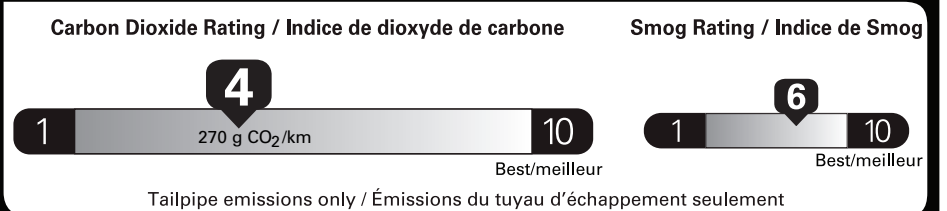

Annual fuel COST
for an annual distance of 20,000 km, and an average fuel price of $1.45 per litre

$ 3 335
Coût annuel en carburant

pour une distance annuelle de 20 000 km, et un prix moyen du carburant de 1,45 $ par litre

Standard pickup trucks range from / Les camionnettes ordinaires font entre **3.2 - 19.8 L_e/100 km**
L_e is gasoline litre equivalent / L_e signifie litre équivalent d'essence