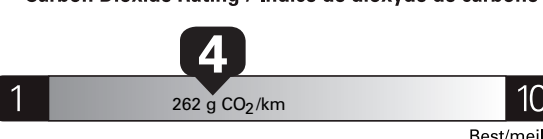

Carbon Dioxide Rating / Indice de dioxyde de carbone