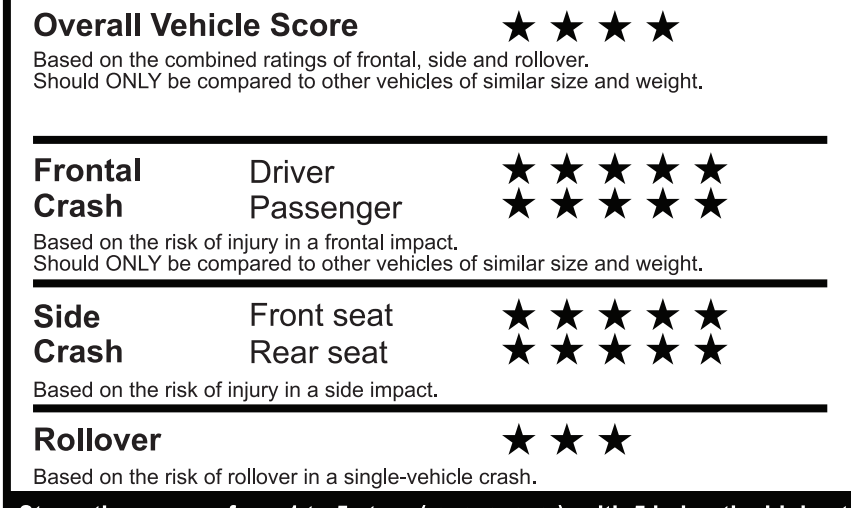

GOVERNMENT 5-STAR SAFETY RATINGS

Star ratings range from 1 to 5 stars (★★★★★), with 5 being the highest.
Source: National Highway Traffic Safety Administration (NHTSA).
www.safercar.gov or 1-888-327-4236

FordPass Connect™

1. Download the FordPass™ app* and you can:
2. **Access Vehicle Control Features**
3. Remotely start, lock and unlock your vehicle.
   - Locate your vehicle and check approximate fuel range.
   - Receive vehicle health alerts.
4. **Activate 4G LTE Wi-Fi Hotspot**
5. New vehicles include a 3-month or 3GB data (whichever comes first) Wi-Fi trial.
   - Connect up to ten Wi-Fi-equipped devices.

The FordPass Connect™ modem is active and sending vehicle data (e.g., diagnostics) to Ford. See in-vehicle Settings for connectivity options.

Insist on Ford Protect! The only extended service plan fully backed by Ford and honored at every Ford dealership in the U.S., Canada and Mexico. See your Ford dealer or visit www.FordOwner.com.

Get Prequalified now at www.ford.com/finance

	RAMP ONE		TOTAL MSRP $53,430.00
	CR4G		
	RAMP TWO	CONVOY	Scan The QR Code to get more details about this vehicle
		ITEM #: 41-0415 O/T 2	
	This label is affixed pursuant to the Federal Automobile Information Disclosure Act. Gasoline, License, and Title Fees, State and Local taxes are not included. Dealer installed options or accessories are not included unless listed above.		TF171 N RB 2X 635 008072 06 17 26

3202606254929

WARNING: Operating, servicing and maintaining a passenger vehicle, pickup truck, van, or off-road vehicle can expose you to chemicals including engine exhaust, carbon monoxide, phthalates, and lead, which are known to the State of California to cause cancer and birth defects or other reproductive harm. To minimize exposure, avoid breathing exhaust, do not idle the engine except as necessary, service your vehicle in a well-ventilated area and wear gloves or wash your hands frequently when servicing your vehicle. For more information go to www.P65Warnings.ca.gov/passenger-vehicle.