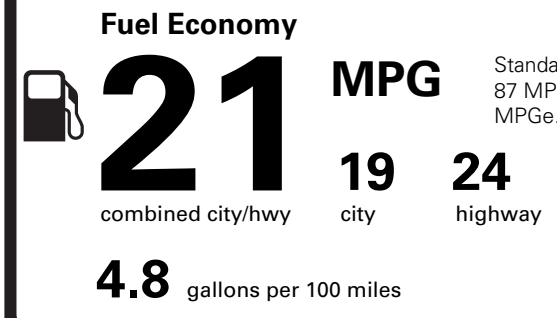

INCLUDED ON THIS VEHICLE

EQUIPMENT GROUP 500A
•LARIAT SERIES

OPTIONAL EQUIPMENT/OTHER

- 255/65R 18 A/T TIRE
- 3.73 LOCKING RR DIFFERENTIAL
- BLACK APPEARANCE PACKAGE
- .18" BLACK PAINTED ALUM WHEEL
- .BLACK GRILLE
- ADAPTIVE CRUISE CONTROL
- 360-DEGREE CAMERA
- FRONT LICENSE PLATE BRACKET
- FLR LINERS ALL WTHR+CRPT MATS
- RUNNING BOARDS - BLACK
- TRAILER TOW PACKAGE
- CONVENIENCE PACKAGE
- .PRO POWER ONBOARD - 400W

DEALER INSTALLED OPTIONS

- Tool Kit
- First Aid Kit
- SecuriCode® Wireless Keyless E

(MSRP)

420.00
895.00

NO CHARGE

200.00
750.00
535.00
570.00

420.00
60.00
230.00

PRICE INFORMATION

BASE PRICE	$47,455.00
TOTAL OPTIONS/OTHER	4,080.00
TOTAL VEHICLE & OPTIONS/OTHER	51,535.00
DESTINATION & DELIVERY	1,895.00

EPA DOT Fuel Economy and Environment

Gasoline Vehicle