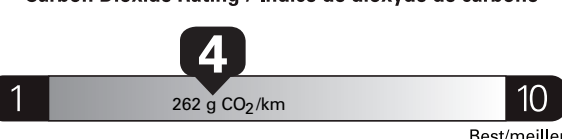

Carbon Dioxide Rating / Indice de dioxyde de carbone

Tailpipe emissions only / Émissions du tuyau d'échappement seulement