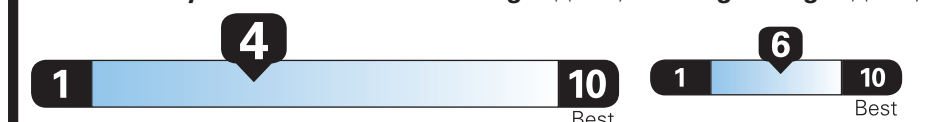

WARRANTY

- 3YR/36,000 BUMPER / BUMPER
- 5YR/60,000 POWERTRAIN
- 5YR/60,000 ROADSIDE ASSIST

INCLUDED ON THIS VEHICLE

EQUIPMENT GROUP 500A

- LARIAT SERIES

OPTIONAL EQUIPMENT/OTHER

- 255/65R 18 A/T TIRE
- SPORT APPEARANCE PACKAGE
- .18" MACH ALUM WHL/DRK POCKETS
- FX4 OFF-ROAD PACKAGE
- .OFF-ROAD TUNED SHOCKS
- .3.73 LOCKING RR DIFFERENTIAL
- ADVANCED TOW PKG + TECH PKG
- .PROTRAILER B/UP ASSIST W/TBC
- .ADAPTIVE CRUISE CONTROL
- .360-DEGREE CAMERA
- .TRAILER TOW PACKAGE
- FRONT LICENSE PLATE BRACKET
- FLR LINERS ALL WTHR+CRPT MATS
- RUNNING BOARDS - BLACK
- CONVENIENCE PACKAGE
- .PRO POWER ONBOARD - 400W

DEALER INSTALLED OPTIONS

- First Aid Kit
- SecuriCode® Wireless Keyless E

(MSRP)

NO CHARGE

1,195.00

865.00

NO CHARGE

200.00

750.00

570.00

60.00

230.00

PRICE INFORMATION

BASE PRICE	$47,455.00
TOTAL OPTIONS/OTHER	3,870.00
TOTAL VEHICLE & OPTIONS/OTHER	51,325.00
DESTINATION & DELIVERY	1,895.00

EPA DOT

Fuel Economy and Environment

Gasoline Vehicle

Fuel Economy

21 MPG
combined city/hwy

19 MPG
city

24 MPG
highway

Standard Pickup Trucks range from 12 to 87 MPG. The best vehicle rates 146 MPGe.

4.8 gallons per 100 miles

You spend
$3,250

more in fuel costs
over 5 years
compared to the
average new vehicle.

Annual fuel cost

$2,350

Fuel Economy & Greenhouse Gas Rating (tailpipe only) **Smog Rating** (tailpipe only)

This vehicle emits 421 grams CO₂ per mile. The best emits 0 grams per mile (tailpipe only). Producing and distributing fuel also create emissions; learn more at fueleconomy.gov.

Actual results will vary for many reasons, including driving conditions and how you drive and maintain your vehicle. The average new vehicle gets 29 MPG and costs $8,500 to fuel over 5 years. Cost estimates are based on 15,000 miles per year at $3.30 per gallon. MPGe is miles per gasoline gallon equivalent. Vehicle emissions are a significant cause of climate change and smog.

fueleconomy.gov

Calculate personalized estimates and compare vehicles

Smartphone QR Code™

GOVERNMENT 5-STAR SAFETY RATINGS

Overall Vehicle Score ★ ★ ★ ★

Based on the combined ratings of frontal, side and rollover. Should ONLY be compared to other vehicles of similar size and weight.

Frontal Crash	Driver	★ ★ ★ ★ ★
	Passenger	★ ★ ★ ★ ★

Based on the risk of injury in a frontal impact. Should ONLY be compared to other vehicles of similar size and weight.

Side Crash	Front seat	★ ★ ★ ★ ★
	Rear seat	★ ★ ★ ★ ★

Based on the risk of injury in a side impact.

Rollover ★ ★ ★

Based on the risk of rollover in a single-vehicle crash.

Star ratings range from 1 to 5 stars (★ ★ ★ ★ ★), with 5 being the highest.

Source: National Highway Traffic Safety Administration (NHTSA).

www.safercar.gov or 1-888-327-4236

1FTER4KH5TLE45696

WARNING: Operating, servicing and maintaining a passenger vehicle, pickup truck, van, or off-road vehicle can expose you to chemicals including engine exhaust, carbon monoxide, phthalates, and lead, which are known to the State of California to cause cancer and birth defects or other reproductive harm. To minimize exposure, avoid breathing exhaust, do not idle the engine except as necessary, service your vehicle in a well-ventilated area and wear gloves or wash your hands frequently when servicing your vehicle. For more information go to www.P65Warnings.ca.gov/passenger-vehicle.

FordPass Connect™

Download the FordPass™ app* and you can:

1. **Access Vehicle Control Features**
2. Remotely start, lock and unlock your vehicle.
   - Locate your vehicle and check approximate fuel range.
   - Receive vehicle health alerts.

1. **Activate 4G LTE Wi-Fi Hotspot**
2. New vehicles include a 3-month or 3GB data (whichever comes first) Wi-Fi trial.
   - Connect up to ten Wi-Fi-equipped devices.

The FordPass Connect™ modem is active and sending vehicle data (e.g., diagnostics) to Ford. See in-vehicle Settings for connectivity options.

Insist on Ford Protect! The only extended service plan fully backed by Ford and honored at every Ford dealership in the U.S., Canada and Mexico. See your Ford dealer or visit www.FordOwner.com.

Get Prequalified now at
www.ford.com/finance

RAMP ONE	CR4G	
RAMP TWO		CONVOY
	ITEM #:	41-0512 O/T 2

TOTAL MSRP $53,220.00

Scan The QR Code to
get more details about
this vehicle