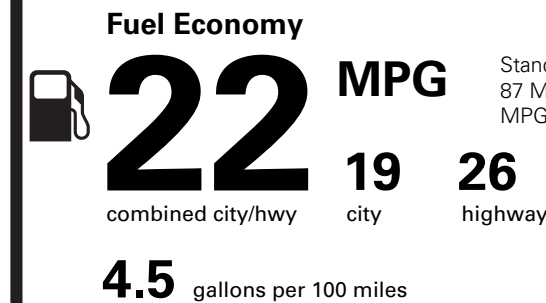

EPA DOT Fuel Economy and Environment

Gasoline Vehicle

Standard Pickup Trucks range from 12 to 87 MPG. The best vehicle rates 140 MPGe.

You spend **$2,500**

more in fuel costs over 5 years compared to the average new vehicle.

Annual fuel cost **$2,400**