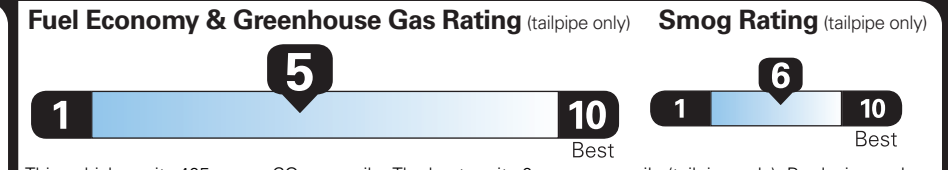

This vehicle emits 405 grams CO₂ per mile. The best emits 0 grams per mile (tailpipe only). Producing and distributing fuel also create emissions; learn more at fueleconomy.gov.

Actual results will vary for many reasons, including driving conditions and how you drive and maintain your vehicle. The average new vehicle gets 28 MPG and costs $9,500 to fuel over 5 years. Cost estimates are based on 15,000 miles per year at $3.50 per gallon. MPGe is miles per gasoline gallon equivalent. Vehicle emissions are a significant cause of climate change and smog.

fueleconomy.gov

Calculate personalized estimates and compare vehicles