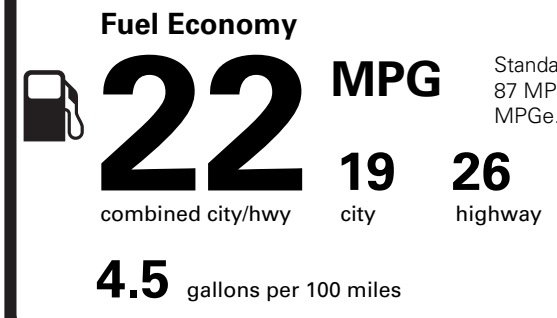

INTERIOR

- 1-TOUCH UP/DOWN DRIVER WIN
- 12" CENTER TOUCHSCREEN
- AMBIENT LIGHTING
- DIGITAL INSTRUMENT CLUSTER
- DUAL ILLUM VANITY MIRRORS
- DUAL ZONE AUTO CLIMATE CTL
- HEATED STEERING WHEEL
- LTHR TRIM PWR HTD FRT SEAT W/ DRV MEMORY
- POWER LOCKS AND WINDOWS
- POWERPOINTS-12V, USB

FUNCTIONAL

- BLIS W/CROSS TRAFFIC ALERT
- BRAKES - ANTI-LOCK SYSTEM
- INTELLIGENT ACCESS W/PUSH BUTTON START
- LANE KEEPING SYSTEM
- PRE-COLLISION ASSIST W/AEB
- REAR VIEW CAMERA
- REMOTE KEYLESS ENTRY
- REMOTE START SYSTEM
- SIRIUSXM® - SVC N/A AK&HI
- SYNC®4A

SAFETY/SECURITY

- AIRBAGS - SAFETY CANOPY®
- BELT-MINDER CHIME
- CTR HIGH MOUNT STOP LAMP
- LATCH CHILD SAFETY SYSTEM
- PASSIVE ANTI-THEFT SYSTEM
- TIRE PRESSURE MONIT SYS

WARRANTY

- 3YR/36,000 BUMPER / BUMPER
- 5YR/60,000 POWERTRAIN
- 5YR/60,000 ROADSIDE ASSIST

INCLUDED ON THIS VEHICLE

EQUIPMENT GROUP 500A

- LARIAT SERIES

OPTIONAL EQUIPMENT/OTHER

- 255/65R 18 A/T TIRE
- FX4 OFF-ROAD PACKAGE
- .OFF-ROAD TUNED SHOCKS
- .3.73 LOCKING RR DIFFERENTIAL
- BLACK APPEARANCE PACKAGE
- .18" BLACK PAINTED ALUM WHEEL
- .BLACK GRILLE
- TRAILER TOW PACKAGE
- BEDLINER-DROP-IN
- TAG 303M119

(MSRP)

1,095.00

895.00

495.00

345.00

PRICE INFORMATION

BASE PRICE $47,365.00
TOTAL OPTIONS/OTHER 2,830.00

TOTAL VEHICLE & OPTIONS/OTHER 50,195.00
DESTINATION & DELIVERY 1,595.00

EPA DOT Fuel Economy and Environment

Gasoline Vehicle

Standard Pickup Trucks range from 12 to 87 MPG. The best vehicle rates 140 MPGe.

You spend **$2,500** more in fuel costs over 5 years compared to the average new vehicle.

Annual fuel cost **$2,400**