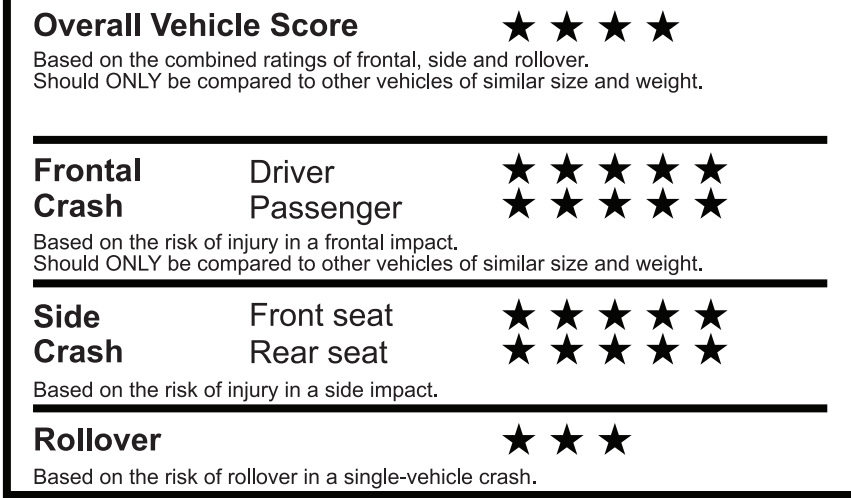

GOVERNMENT 5-STAR SAFETY RATINGS

Star ratings range from 1 to 5 stars (★ ★ ★ ★ ★), with 5 being the highest. Source: National Highway Traffic Safety Administration (NHTSA). www.safercar.gov or 1-888-327-4236

FordPass Connect™

1. Download the FordPass™ app* and you can:
2. **Access Vehicle Control Features**
3. Remotely start, lock and unlock your vehicle.
   - Locate your vehicle and check approximate fuel range.
   - Receive vehicle health alerts.
4. **Activate 4G LTE Wi-Fi Hotspot**
5. New vehicles include a 3-month or 3GB data (whichever comes first) Wi-Fi trial.
   - Connect up to ten Wi-Fi-equipped devices.

The FordPass Connect™ modem is active and sending vehicle data (e.g., diagnostics) to Ford. See in-vehicle Settings for connectivity options.

Ford Protect®

Insist on Ford Protect! The only extended service plan fully backed by Ford and honored at every Ford dealership in the U.S., Canada and Mexico. See your Ford dealer or visit www.FordOwner.com.

Ford Credit

Get Prequalified now at www.ford.com/finance

RAMP ONE	CA4G	
RAMP TWO		CONVOY
	ITEM #:	89-F41M O/T 8

TOTAL MSRP $51,790.00

Scan The QR Code to get more details about this vehicle

This label is affixed pursuant to the Federal Automobile Information Disclosure Act. Gasoline, License, and Title Fees, State and Local taxes are not included. Dealer installed options or accessories are not included unless listed above.

S098 R 6B 2X 525 000810 06 16 25