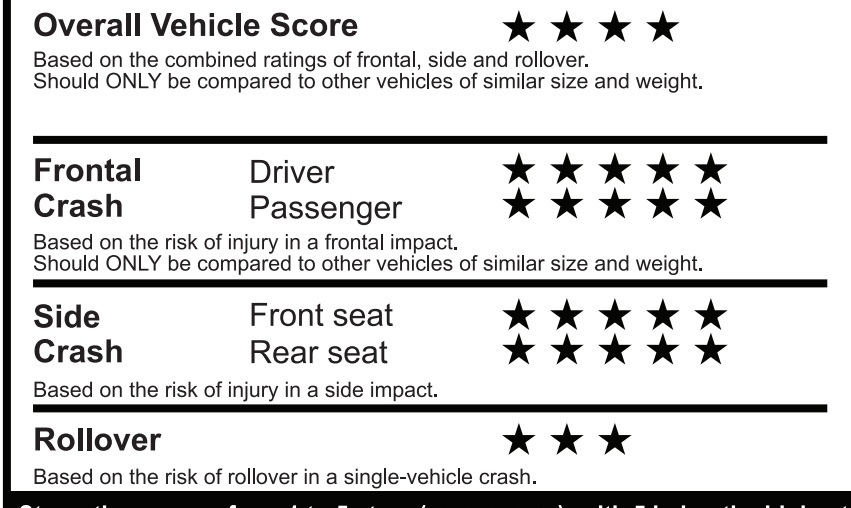

GOVERNMENT 5-STAR SAFETY RATINGS

Star ratings range from 1 to 5 stars (★ ★ ★ ★ ★), with 5 being the highest. Source: National Highway Traffic Safety Administration (NHTSA). www.safercar.gov or 1-888-327-4236

FordPass Connect™

1. Download the FordPass™ app* and you can:
2. **Access Vehicle Control Features**
3. Remotely start, lock and unlock your vehicle.
   - Locate your vehicle and check approximate fuel range.
   - Receive vehicle health alerts.
4. **Activate 4G LTE Wi-Fi Hotspot**
5. New vehicles include a 3-month or 3GB data (whichever comes first) Wi-Fi trial.
   - Connect up to ten Wi-Fi-equipped devices.

The FordPass Connect™ modem is active and sending vehicle data (e.g., diagnostics) to Ford. See in-vehicle Settings for connectivity options.

Insist on Ford Protect! The only extended service plan fully backed by Ford and honored at every Ford dealership in the U.S., Canada and Mexico. See your Ford dealer or visit www.FordOwner.com.

Get Prequalified now at www.ford.com/finance

	RAMP ONE		TOTAL MSRP $45,855.00
	CM4G	CONVOY	
	RAMP TWO	ITEM #:	Scan The QR Code to get more details about this vehicle
		48-S13G O/T 2	
This label is affixed pursuant to the Federal Automobile Information Disclosure Act. Gasoline, License, and Title Fees, State and Local taxes are not included. Dealer installed options or accessories are not included unless listed above.			TB021 N RB 2X 620 007585 02 02 26

3202602093068

WARNING: Operating, servicing and maintaining a passenger vehicle, pickup truck, van, or off-road vehicle can expose you to chemicals including engine exhaust, carbon monoxide, phthalates, and lead, which are known to the State of California to cause cancer and birth defects or other reproductive harm. To minimize exposure, avoid breathing exhaust, do not idle the engine except as necessary, service your vehicle in a well-ventilated area and wear gloves or wash your hands frequently when servicing your vehicle. For more information go to www.P65Warnings.ca.gov/passenger-vehicle.