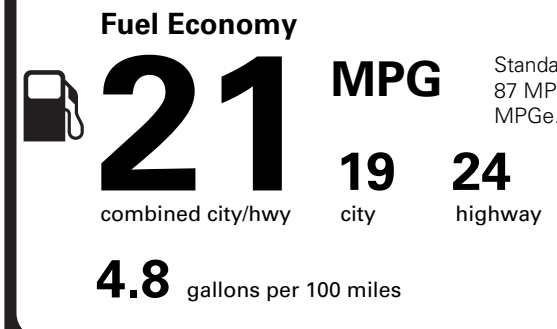

INCLUDED ON THIS VEHICLE

1. **EQUIPMENT GROUP 301A**
2. XLT SERIES
   - POWER SLIDING REAR WINDOW
   - DUAL-ZONE ELEC CLIMATE CONTRO

(MSRP)

1,250.00

OPTIONAL EQUIPMENT/OTHER

- 255/65R 18 A/T TIRE 420.00
- 3.73 LOCKING RR DIFFERENTIAL SPORT APPEARANCE PACKAGE .GRAY GRILLE NO CHARGE
- 18" CHROME-LIKE PVD WHEEL 550.00
- XLT TECHNOLOGY PACKAGE 1,100.00
- .ADAPTIVE CRUISE CONTROL
- .360-DEGREE CAMERA
- FLR LINERS ALL WEATHER MATS 160.00
- TRAILER TOW PACKAGE 535.00
- CONVENIENCE PACKAGE 570.00
- .PRO POWER ONBOARD - 400W

PRICE INFORMATION

BASE PRICE	$39,375.00
TOTAL OPTIONS/OTHER	4,585.00
TOTAL VEHICLE & OPTIONS/OTHER	43,960.00
DESTINATION & DELIVERY	1,895.00

EPA DOT Fuel Economy and Environment

Gasoline Vehicle