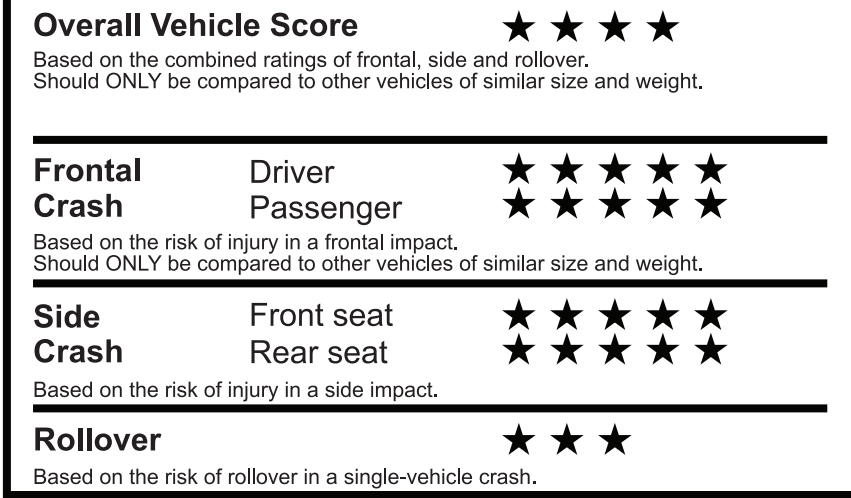

GOVERNMENT 5-STAR SAFETY RATINGS

Star ratings range from 1 to 5 stars (★ ★ ★ ★ ★), with 5 being the highest. Source: National Highway Traffic Safety Administration (NHTSA). www.safercar.gov or 1-888-327-4236

FordPass Connect™

1. Download the FordPass™ app* and you can:
2. **Access Vehicle Control Features**
3. Remotely start, lock and unlock your vehicle.
   - Locate your vehicle and check approximate fuel range.
   - Receive vehicle health alerts.
4. **Activate 4G LTE Wi-Fi Hotspot**
5. New vehicles include a 3-month or 3GB data (whichever comes first) Wi-Fi trial.
   - Connect up to ten Wi-Fi-equipped devices.

The FordPass Connect™ modem is active and sending vehicle data (e.g., diagnostics) to Ford. See in-vehicle Settings for connectivity options.

Insist on Ford Protect! The only extended service plan fully backed by Ford and honored at every Ford dealership in the U.S., Canada and Mexico. See your Ford dealer or visit www.FordOwner.com.

Get Prequalified now at www.ford.com/finance

RAMP ONE	CD20	CONVOY	TOTAL MSRP $43,555.00	
RAMP TWO				
	ITEM #:	23-K913 O/T 2	Scan The QR Code to get more details about this vehicle	
This label is affixed pursuant to the Federal Automobile Information Disclosure Act. Gasoline, License, and Title Fees, State and Local taxes are not included. Dealer installed options or accessories are not included unless listed above.				TB101 N RB 2X 620 013350 02 10 26

3202602214981

WARNING: Operating, servicing and maintaining a passenger vehicle, pickup truck, van, or off-road vehicle can expose you to chemicals including engine exhaust, carbon monoxide, phthalates, and lead, which are known to the State of California to cause cancer and birth defects or other reproductive harm. To minimize exposure, avoid breathing exhaust, do not idle the engine except as necessary, service your vehicle in a well-ventilated area and wear gloves or wash your hands frequently when servicing your vehicle. For more information go to www.P65Warnings.ca.gov/passenger-vehicle.