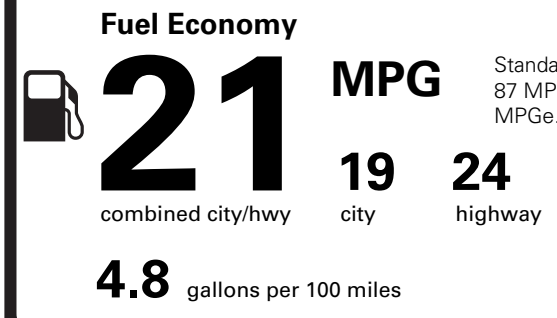

INCLUDED ON THIS VEHICLE

1. **EQUIPMENT GROUP 301A**
2. XLT SERIES
   - POWER SLIDING REAR WINDOW
   - DUAL-ZONE ELEC CLIMATE CONTRO

(MSRP)

1,250.00

OPTIONAL EQUIPMENT/OTHER

- 255/70 R17 A/T TIRE
- 4X4 REGIONAL DISCOUNT PKG
- SPORT APPEARANCE PACKAGE
- .17" GRAY PTD ALUM WHL-SPORT
- .GRAY GRILLE
- FRONT LICENSE PLATE BRACKET
- RUNNING BOARDS - BLACK
- TRAILER TOW PACKAGE

NO CHARGE
NO CHARGE

NO CHARGE
750.00
535.00

PRICE INFORMATION

BASE PRICE	$39,375.00
TOTAL OPTIONS/OTHER	2,535.00
TOTAL VEHICLE & OPTIONS/OTHER	41,910.00
DESTINATION & DELIVERY	1,895.00
TOTAL BEFORE DISCOUNTS	43,805.00
4X4 REGIONAL DISCOUNT P	- 250.00
TOTAL SAVINGS	- 250.00

EPA DOT Fuel Economy and Environment

Gasoline Vehicle