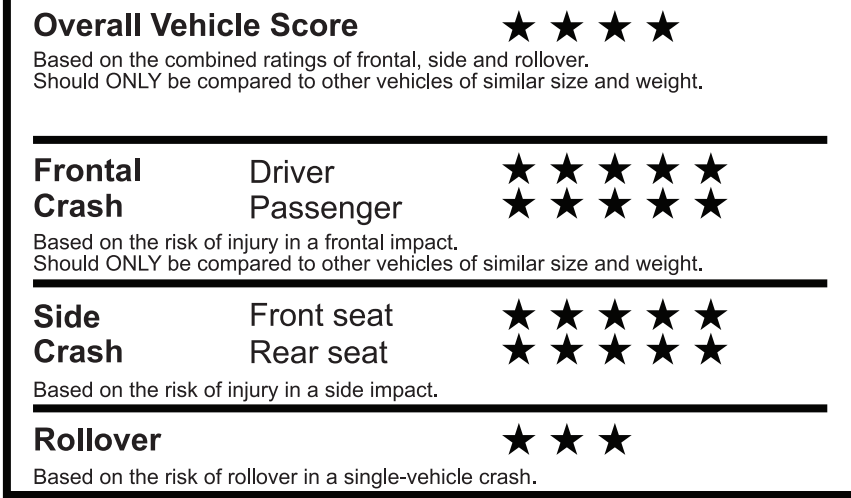

GOVERNMENT 5-STAR SAFETY RATINGS

Star ratings range from 1 to 5 stars (★ ★ ★ ★ ★), with 5 being the highest. Source: National Highway Traffic Safety Administration (NHTSA). www.safercar.gov or 1-888-327-4236

WARNING: Operating, servicing and maintaining a passenger vehicle, pickup truck, van, or off-road vehicle can expose you to chemicals including engine exhaust, carbon monoxide, phthalates, and lead, which are known to the State of California to cause cancer and birth defects or other reproductive harm. To minimize exposure, avoid breathing exhaust, do not idle the engine except as necessary, service your vehicle in a well-ventilated area and wear gloves or wash your hands frequently when servicing your vehicle. For more information go to www.P65Warnings.ca.gov/passenger-vehicle.

FordPass Connect™

1. Download the FordPass™ app* and you can:
2. **Access Vehicle Control Features**
3. Remotely start, lock and unlock your vehicle.
   - Locate your vehicle and check approximate fuel range.
   - Receive vehicle health alerts.
4. **Activate 4G LTE Wi-Fi Hotspot**
5. New vehicles include a 3-month or 3GB data (whichever comes first) Wi-Fi trial.
   - Connect up to ten Wi-Fi-equipped devices.

The FordPass Connect™ modem is active and sending vehicle data (e.g., diagnostics) to Ford. See in-vehicle Settings for connectivity options.

Insist on Ford Protect! The only extended service plan fully backed by Ford and honored at every Ford dealership in the U.S., Canada and Mexico. See your Ford dealer or visit www.FordOwner.com.

Get Prequalified now at www.ford.com/finance