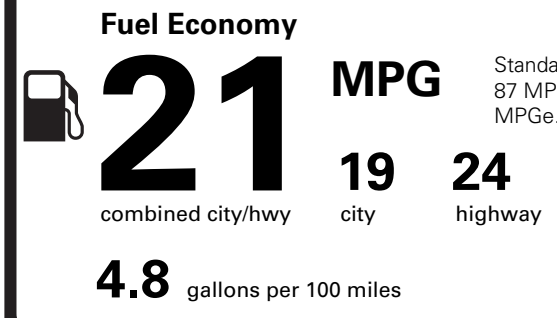

INCLUDED ON THIS VEHICLE

1. **EQUIPMENT GROUP 301A**
2. XLT SERIES
   - POWER SLIDING REAR WINDOW
   - DUAL-ZONE ELEC CLIMATE CONTRO

(MSRP)

1,250.00

OPTIONAL EQUIPMENT/OTHER

- 255/70 R17 A/T TIRE
- SPORT APPEARANCE PACKAGE
- .17" GRAY PTD ALUM WHL-SPORT
- .GRAY GRILLE
- FLR LINERS ALL WEATHER MATS
- RUNNING BOARDS - BLACK
- BEDLINER-DROP-IN

NO CHARGE

160.00
750.00
385.00

DEALER INSTALLED OPTIONS

- Wheel Lock Kit

90.00

PRICE INFORMATION

BASE PRICE	$39,575.00
TOTAL OPTIONS/OTHER	2,635.00
TOTAL VEHICLE & OPTIONS/OTHER	42,210.00
DESTINATION & DELIVERY	1,895.00

TOTAL MSRP $44,105.00

Scan The QR Code to get more details about this vehicle

This label is affixed pursuant to the Federal Automobile Information Disclosure Act. Gasoline, License, and Title Fees, State and Local taxes are not included. Dealer installed options or accessories are not included unless listed above.

SPECIAL ORDER
TE281 N RB 2X 635 010656 05 28 26

EPA DOT Fuel Economy and Environment

Gasoline Vehicle