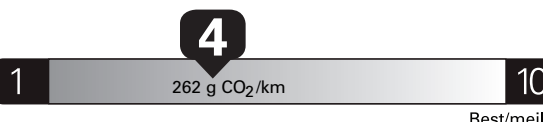

Carbon Dioxide Rating / Indice de dioxyde de carbone

Tailpipe emissions only / Émissions du tuyau d'échappement seulement