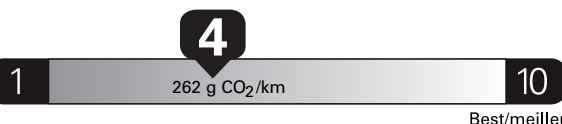

Carbon Dioxide Rating / Indice de dioxyde de carbone

Tailpipe emissions only / Émissions du tuyau d'échappement seulement