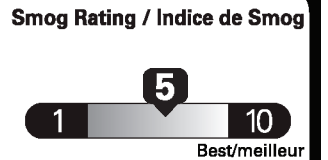

Annual fuel COST
for an annual distance of 20,000 km, and an average fuel price of $1.25 per litre

$ 2 725
Coût annuel en carburant

pour une distance annuelle de 20 000 km, et un prix moyen du carburant de 1,25 $ par litre

Standard pickup trucks range from /
Les camionnettes ordinaires font entre
8.9 - 16.3 L_e/100 km

L_e is gasoline litre equivalent
L_e signifie litre équivalent d'essence

Tailpipe emissions only / Émissions du tuyau d'échappement seulement

Estimates are based on Government of Canada approved criteria and testing methods. Vehicle's actual fuel consumption will vary.

Estimations établies selon des méthodes d'essai et des critères approuvés par le gouvernement du Canada. La consommation de carburant réelle du véhicule variera.