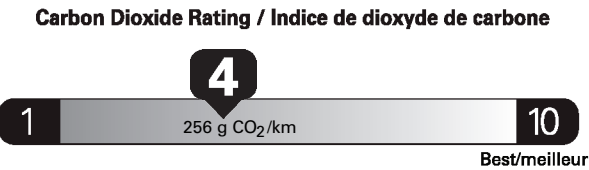

Annual fuel COST
for an annual distance of 20,000 km, and an average fuel price of $1.30 per litre

$ 2 834
Coût annuel en carburant

pour une distance annuelle de 20 000 km, et un prix moyen du carburant de 1,30 $ par litre

Standard pickup trucks range from /
Les camionnettes ordinaires font entre
9.5 - 16.3 L_e/100 km
L_e is gasoline litre equivalent
L_e signifie litre équivalent d'essence