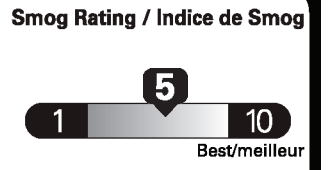

Annual fuel COST
for an annual distance of 20,000 km, and an average fuel price of $1.30 per litre

$ 2 834
Coût annuel en carburant

pour une distance annuelle de 20 000 km, et un prix moyen du carburant de 1,30 $ par litre

Standard pickup trucks range from /
Les camionnettes ordinaires font entre
9.5 - 16.3 L_e/100 km
L_e is gasoline litre equivalent
L_e signifie litre équivalent d'essence