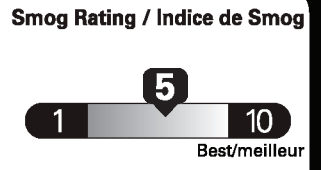

Standard pickup trucks range from /
Les camionnettes ordinaires font entre
9.5 - 16.3 L_e/100 km
L_e is gasoline litre equivalent
L_e signifie litre équivalent d'essence

Estimates are based on Government of Canada approved criteria and testing methods. Vehicle's actual fuel consumption will vary.