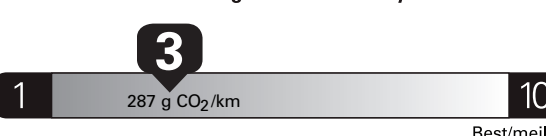

Carbon Dioxide Rating / Indice de dioxyde de carbone