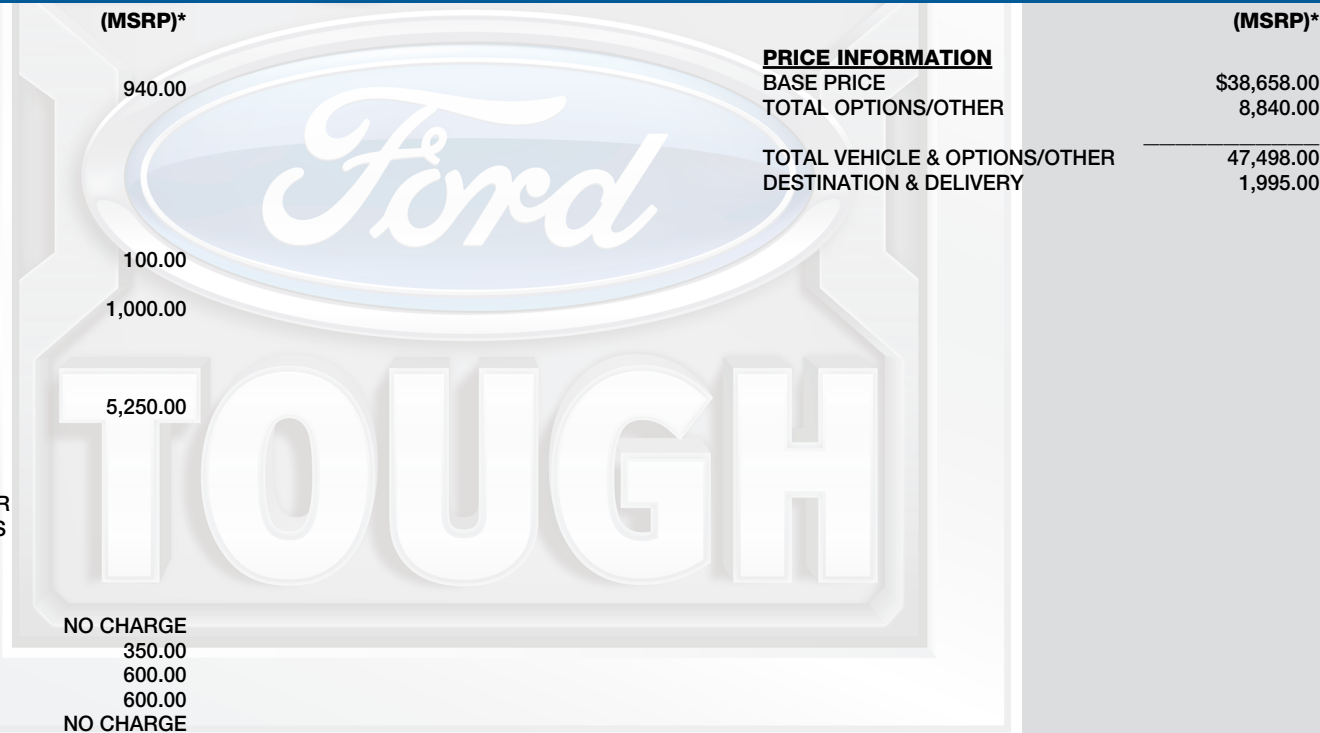

FUNCTIONAL

- 4X4 SYSTEM, ESOF
- A/C, DUAL ZONE ELECTRONIC
- ABS, POWER 4-WHEEL DISC
- BLIS W/CROSS TRAFFIC
- EASY FUEL CAPLESS FILLER
- ELEC PWR ASSIST STEERING
- ENGINE BLOCK HEATER
- FORDPASS™ CONNECT
- LANE KEEPING SYSTEM
- PRE-COLLISION ASSIST W/AEB
- REAR VIEW CAMERA
- SYNC@ 3
- TRAILER SWAY CONTROL

SAFETY/SECURITY

- AIR BAGS, SIDE
- AIRBAGS, DRIVER & PASS
- CHILD SEAT TETHERS
- PASSIVE ANTI-THEFT SYSTEM
- SAFETY BELTS, ADJUSTABLE
- TIRE PRESSURE MONITOR SYS

WARRANTY

- 3 YR/60,000 KM BASIC
- 5YEAR/100,000 KM POWERTRAIN
- ROADSIDE ASSISTANCE 24 HRS

INCLUDED ON THIS VEHICLE

EQUIPMENT GROUP 301A

- •XLT SERIES
- •110 AC POWER OUTLET
- •REVERSE SENSING SYSTEM

(MSRP)*

940.00

OPTIONAL EQUIPMENT/OTHER

- 2021 MODEL YEAR
- FEDERAL EXCISE TAX
- LT 265/70R17 A/T TIRE-TREMOR TECHNOLOGY PACKAGE
- .ADAPTIVE CRUISE CONTROL
- .FORWARD SENSING SYSTEM
- SYNC3,SIRIUSXM,NAVIGATION
- TREMOR OFF-ROAD PACKAGE
- .TRAIL CONTROL SYSTEM
- .SKID PLATES
- .ELECTRONIC-LOCKING DIFF
- .17" MGNTC PTD ALUM WHL-TREMOR
- .HD OFF-ROAD SUSP W/FOX SHOCKS
- .UPFITTER SWITCHES
- .OFF-ROAD HOOP STEP
- .FLR LINERS ALL WTHR+CRPT MATS
- 50 STATE EMISSIONS
- REMOTE START SYSTEM
- TRAILER TOW PACKAGE
- BEDLINER-TOUGHBED SPRAYIN
- FRONT LICENSE PLATE BRACKET

NO CHARGE

350.00

600.00

600.00

NO CHARGE

PRICE INFORMATION

BASE PRICE	$38,658.00
TOTAL OPTIONS/OTHER	8,840.00
TOTAL VEHICLE & OPTIONS/OTHER	47,498.00
DESTINATION & DELIVERY	1,995.00

(MSRP)*

Gasoline Vehicle
Véhicule à essence